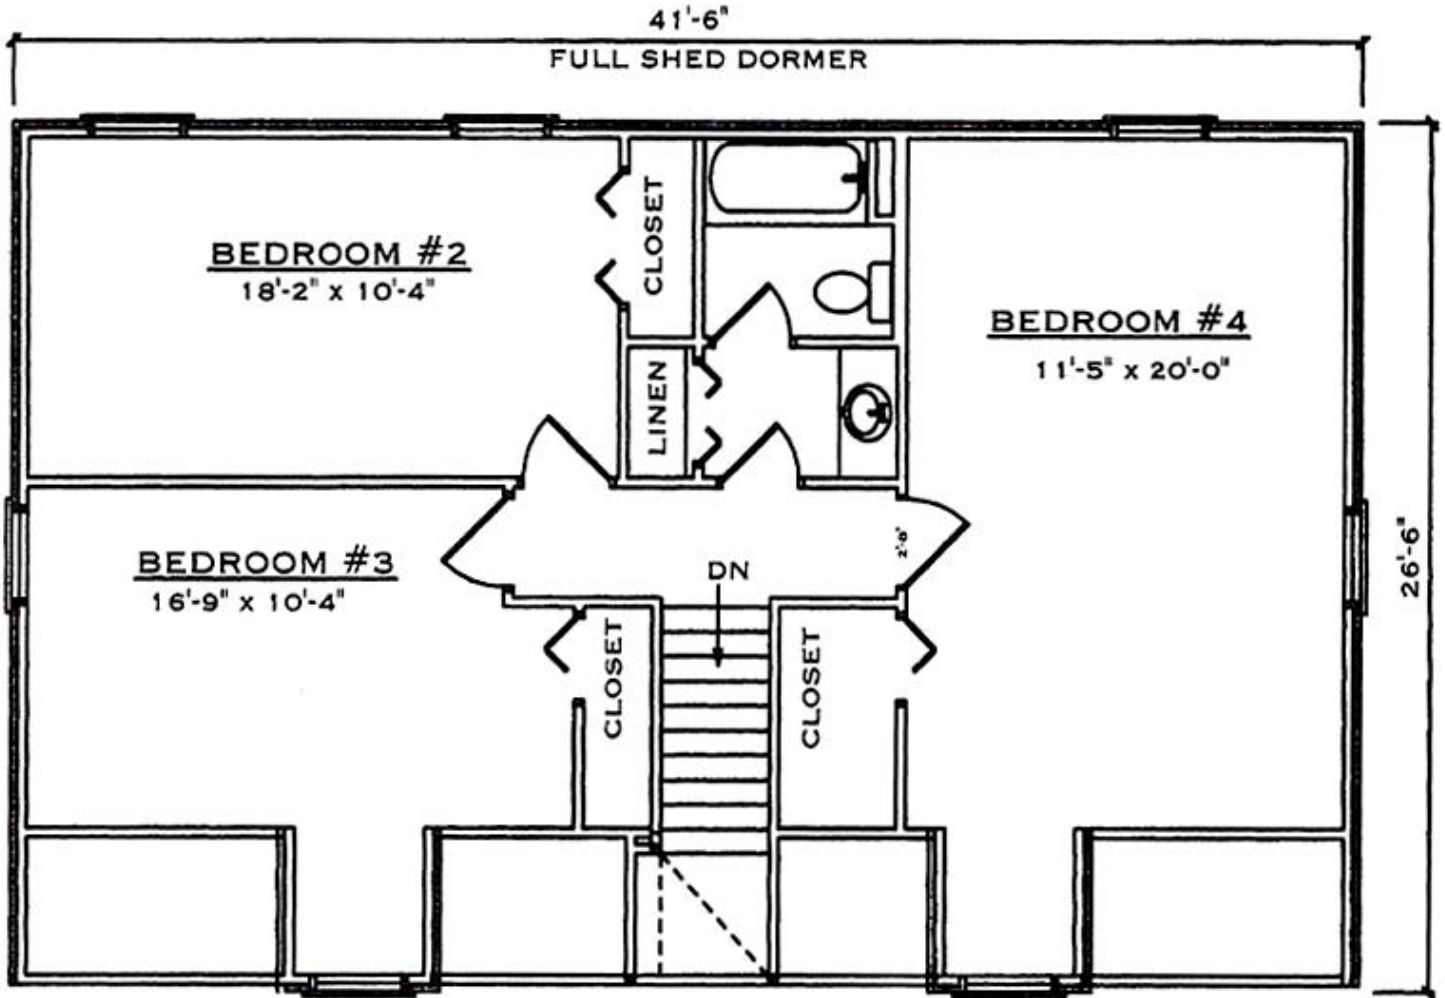

Watauga

| Square Footage (Living Space) | |
|-------------------------------|---------|
| First Floor | 1,131 |
| Second Floor | 1,070 |
| Number of Beds / Baths | 4 / 2.5 |
| Total | 2,201 |

Drawings are artist renderings for sales purpose only. Obtain construction drawings for actual dimensions.
 COPYRIGHT, Daniel Boone Log Homes (DBLH). Any reproduction or reuse of this drawing without
 the express written consent of DBLH is prohibited and unlawful.

Watauga

| Square Footage (Living Space) | |
|-------------------------------|---------|
| First Floor | 1,131 |
| Second Floor | 1,070 |
| Number of Beds / Baths | 4 / 2.5 |
| Total | 2,201 |

COPYRIGHT, Daniel Boone Log Homes (DBLH). Any reproduction or reuse of this drawing without the express written consent of DBLH is prohibited and unlawful.