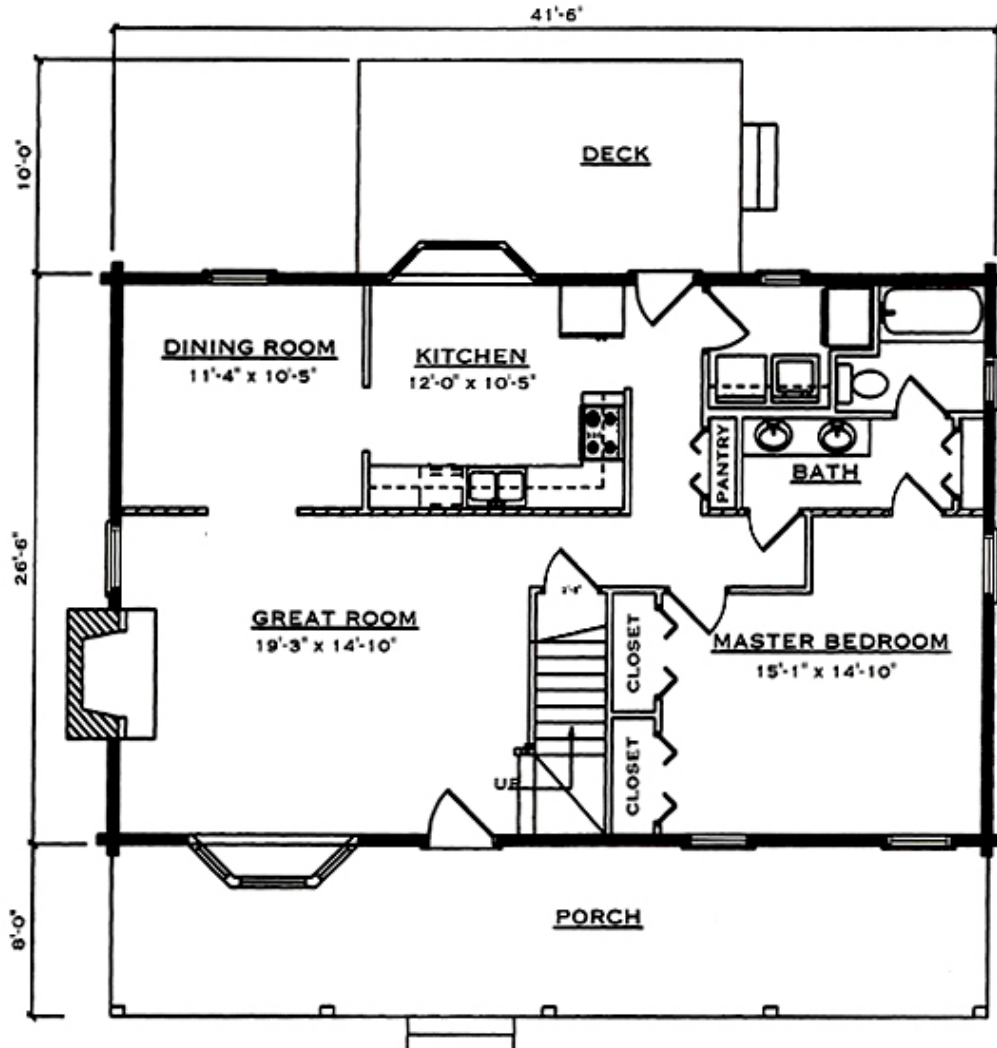

Watauga

| Square Footage (Living Space) | |
|-------------------------------|---------|
| First Floor | 1,131 |
| Second Floor | 1,070 |
| Number of Beds / Baths | 4 / 2.5 |
| Total | 2,201 |

Drawings are artist renderings for sales purpose only. Obtain construction drawings for actual dimensions.
 COPYRIGHT, Daniel Boone Log Homes (DBLH). Any reproduction or reuse of this drawing without
 the express written consent of DBLH is prohibited and unlawful.

Watauga

| Square Footage (Living Space) | |
|-------------------------------|---------|
| First Floor | 1,131 |
| Second Floor | 1,070 |
| Number of Beds / Baths | 4 / 2.5 |
| Total | 2,201 |

COPYRIGHT, Daniel Boone Log Homes (DBLH). Any reproduction or reuse of this drawing without the express written consent of DBLH is prohibited and unlawful.