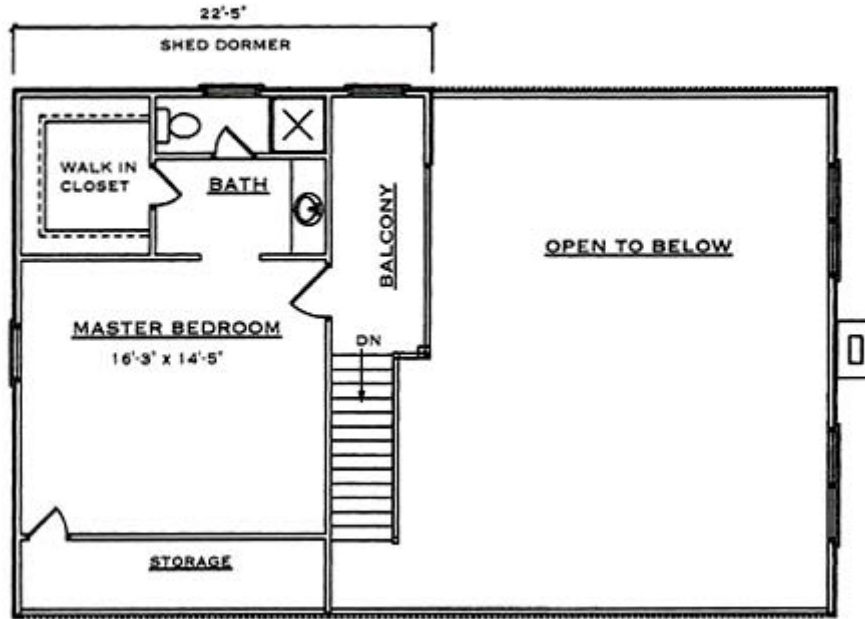

Timberline

Square Footage (Living Space)	
First Floor	1,232
Second Floor	545
Number of Beds / Baths	3 / 2
Total	1,777

COPYRIGHT, Daniel Boone Log Homes (DBLH). Any reproduction or reuse of this drawing without the express written consent of DBLH is prohibited and unlawful.