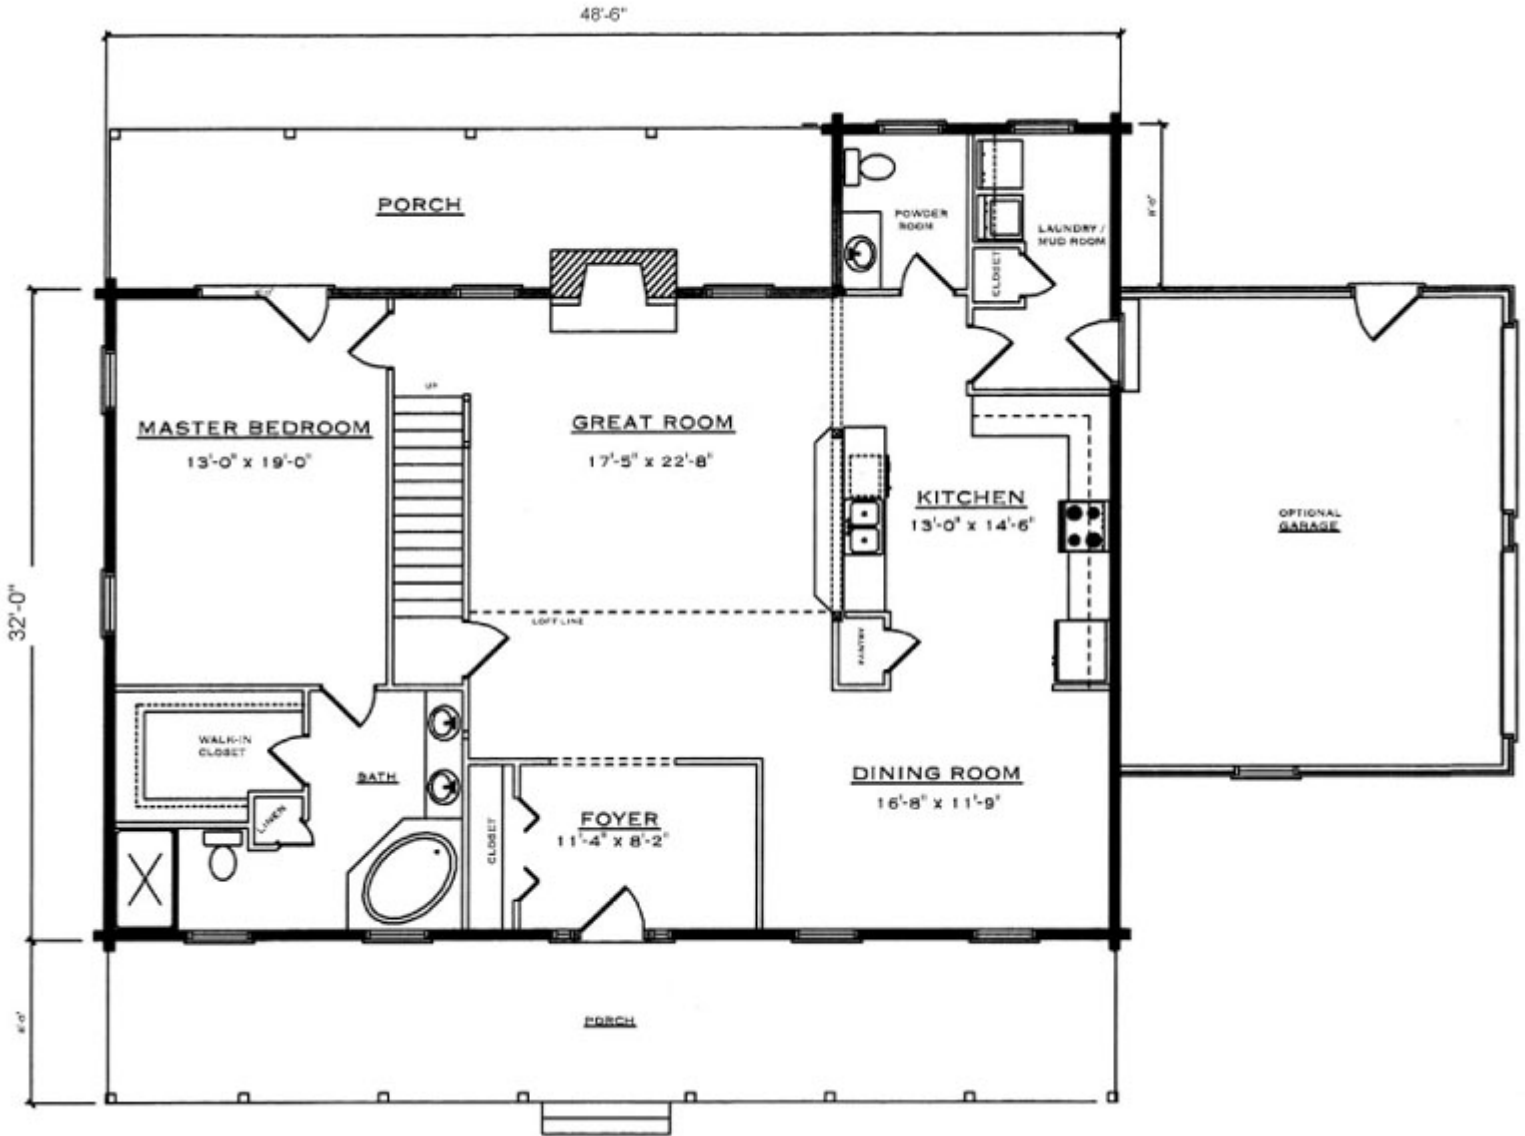

Square Footage (Living Space)

First Floor	1,860
Second Floor	970
Number of Beds / Baths	3/4 / 3.5
Total	2,830

Drawings are artist renderings for sales purpose only. Obtain construction drawings for actual dimensions.
 COPYRIGHT, Daniel Boone Log Homes (DBLH). Any reproduction or reuse of this drawing without
 the express written consent of DBLH is prohibited and unlawful.