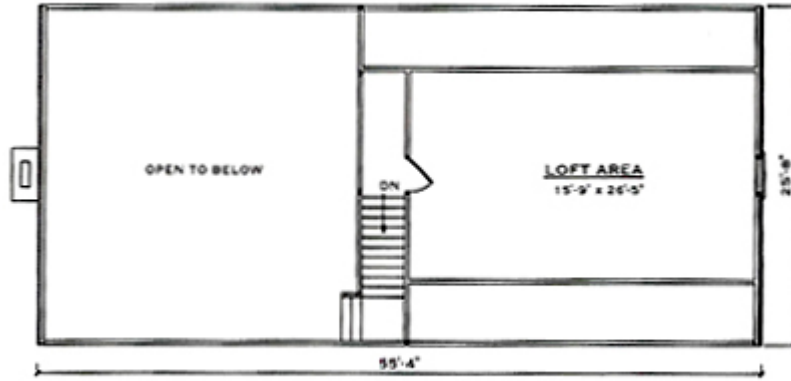

Square Footage (Living Space)	
First Floor	1,439
Second Floor	686
Number of Beds / Baths	2/3 / 2
Total	2,125

Drawings are artist renderings for sales purpose only. Obtain construction drawings for actual dimensions.
 COPYRIGHT, Daniel Boone Log Homes (DBLH). Any reproduction or reuse of this drawing without
 the express written consent of DBLH is prohibited and unlawful.

Tacoma

Square Footage (Living Space)	
First Floor	1,439
Second Floor	686
Number of Beds / Baths	2/3 / 2
Total	2,125

COPYRIGHT, Daniel Boone Log Homes (DBLH). Any reproduction or reuse of this drawing without the express written consent of DBLH is prohibited and unlawful.