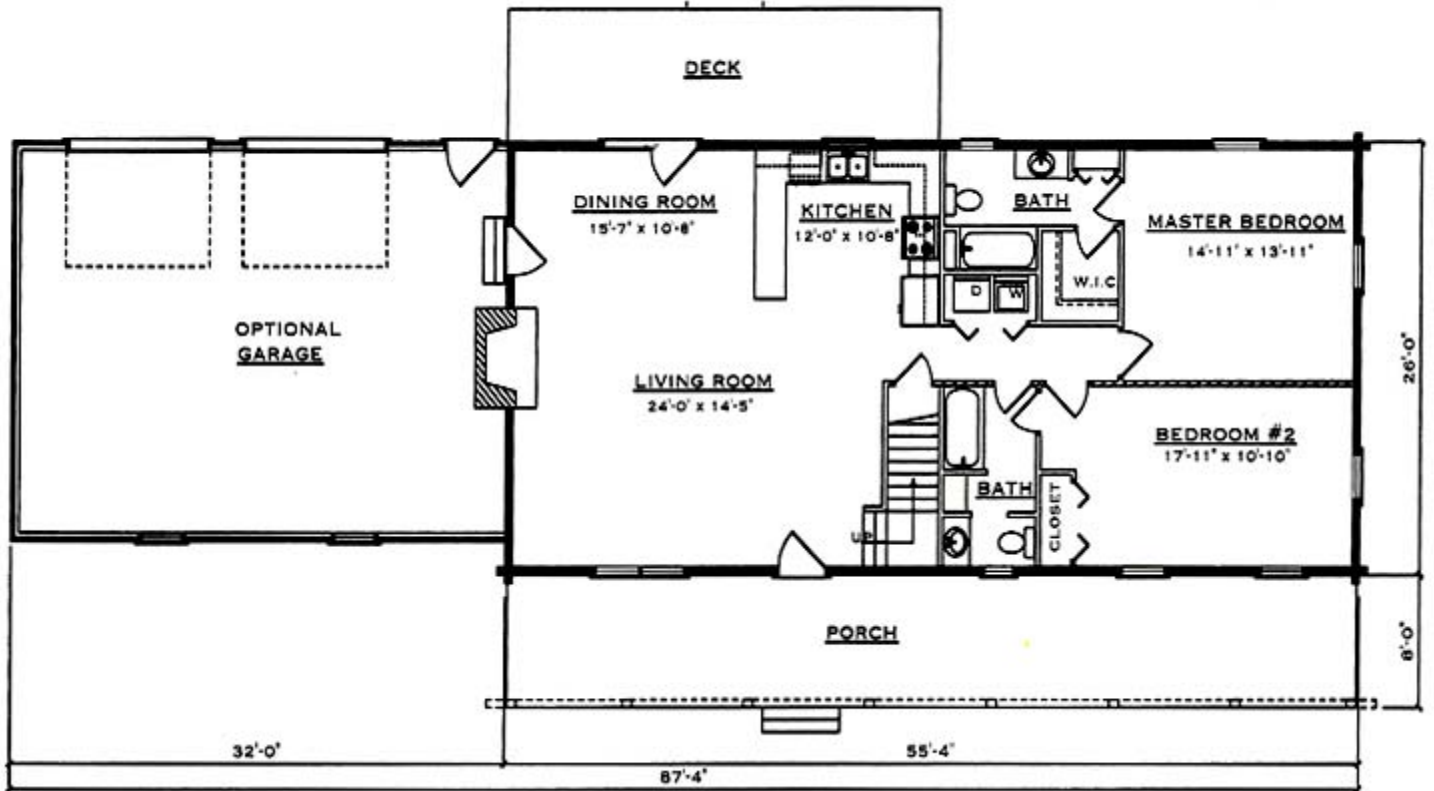

Square Footage (Living Space)	
First Floor	1,439
Second Floor	686
Number of Beds / Baths	2/3 / 2
Total	2,125

Drawings are artist renderings for sales purpose only. Obtain construction drawings for actual dimensions.
 COPYRIGHT, Daniel Boone Log Homes (DBLH). Any reproduction or reuse of this drawing without
 the express written consent of DBLH is prohibited and unlawful.

Tacoma

Square Footage (Living Space)	
First Floor	1,439
Second Floor	686
Number of Beds / Baths	2/3 / 2
Total	2,125

COPYRIGHT, Daniel Boone Log Homes (DBLH). Any reproduction or reuse of this drawing without the express written consent of DBLH is prohibited and unlawful.