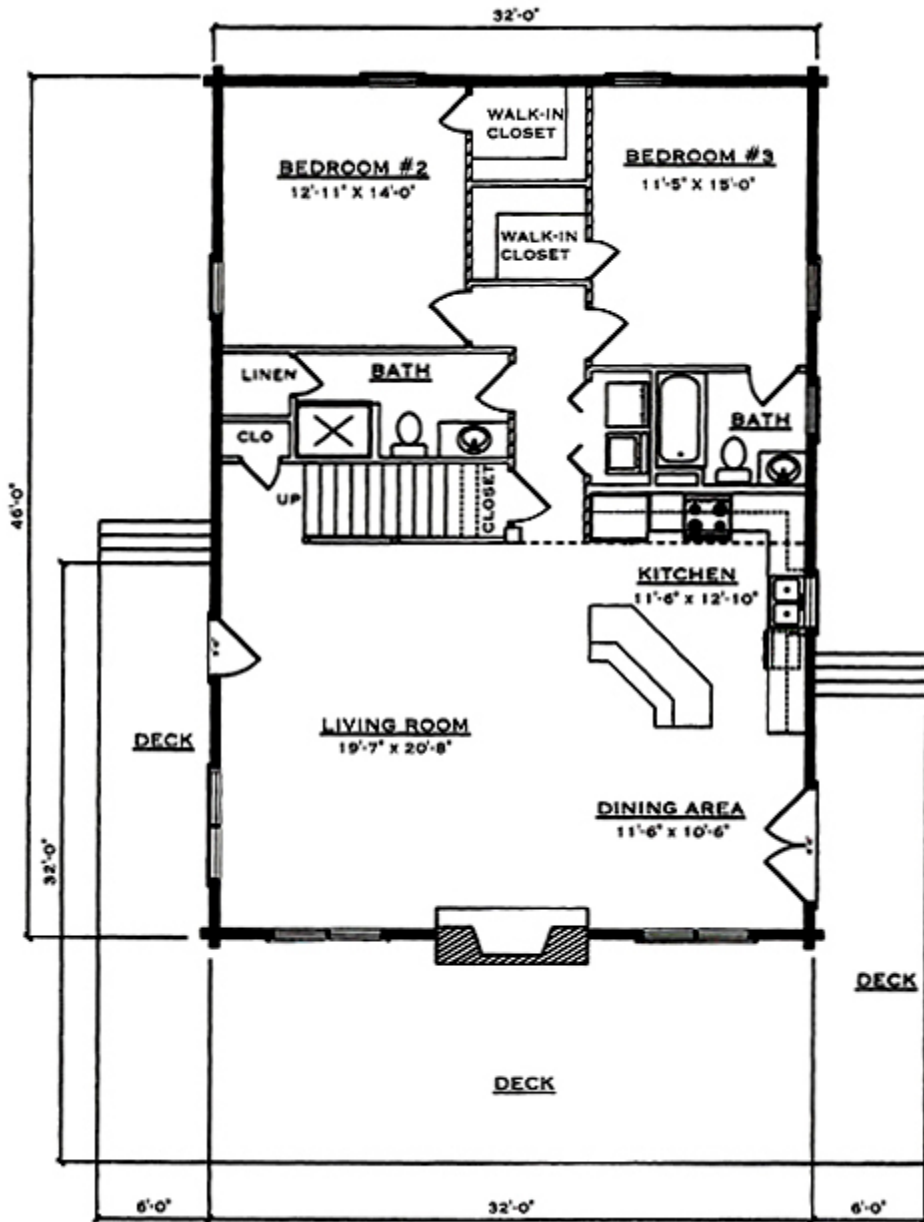

DANIEL BOONE LOG HOMES

- American Made - Honest Value -

Sylva

Square Footage (Living Space)	
First Floor	1,472
Second Floor	831
Number of Beds / Baths	3 / 3
Total	2,303

Drawings are artist renderings for sales purpose only. Obtain construction drawings for actual dimensions.
 COPYRIGHT, Daniel Boone Log Homes (DBLH). Any reproduction or reuse of this drawing without
 the express written consent of DBLH is prohibited and unlawful.

Square Footage (Living Space)	
First Floor	1,472
Second Floor	831
Number of Beds / Baths	3 / 3
Total	2,303

COPYRIGHT, Daniel Boone Log Homes (DBLH). Any reproduction or reuse of this drawing without the express written consent of DBLH is prohibited and unlawful.