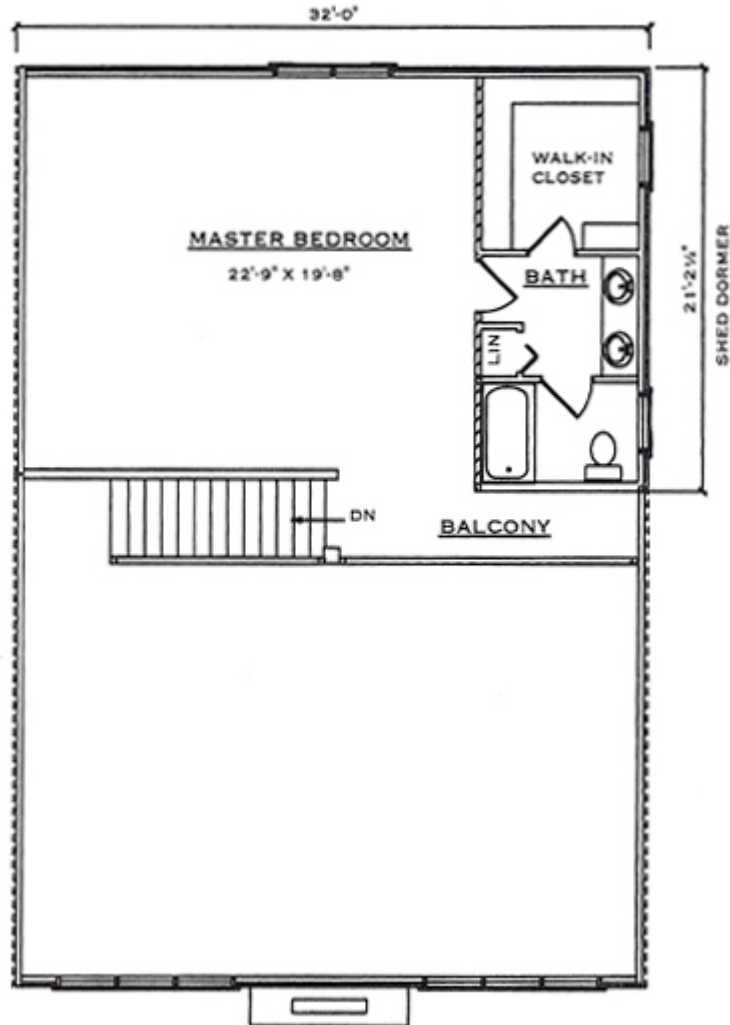

DANIEL BOONE LOG HOMES

- American Made - Honest Value -

Sylva

Square Footage (Living Space)	
First Floor	1,472
Second Floor	831
Number of Beds / Baths	3 / 3
Total	2,303

Drawings are artist renderings for sales purpose only. Obtain construction drawings for actual dimensions.
 COPYRIGHT, Daniel Boone Log Homes (DBLH). Any reproduction or reuse of this drawing without
 the express written consent of DBLH is prohibited and unlawful.

Square Footage (Living Space)	
First Floor	1,472
Second Floor	831
Number of Beds / Baths	3 / 3
Total	2,303

COPYRIGHT, Daniel Boone Log Homes (DBLH). Any reproduction or reuse of this drawing without the express written consent of DBLH is prohibited and unlawful.