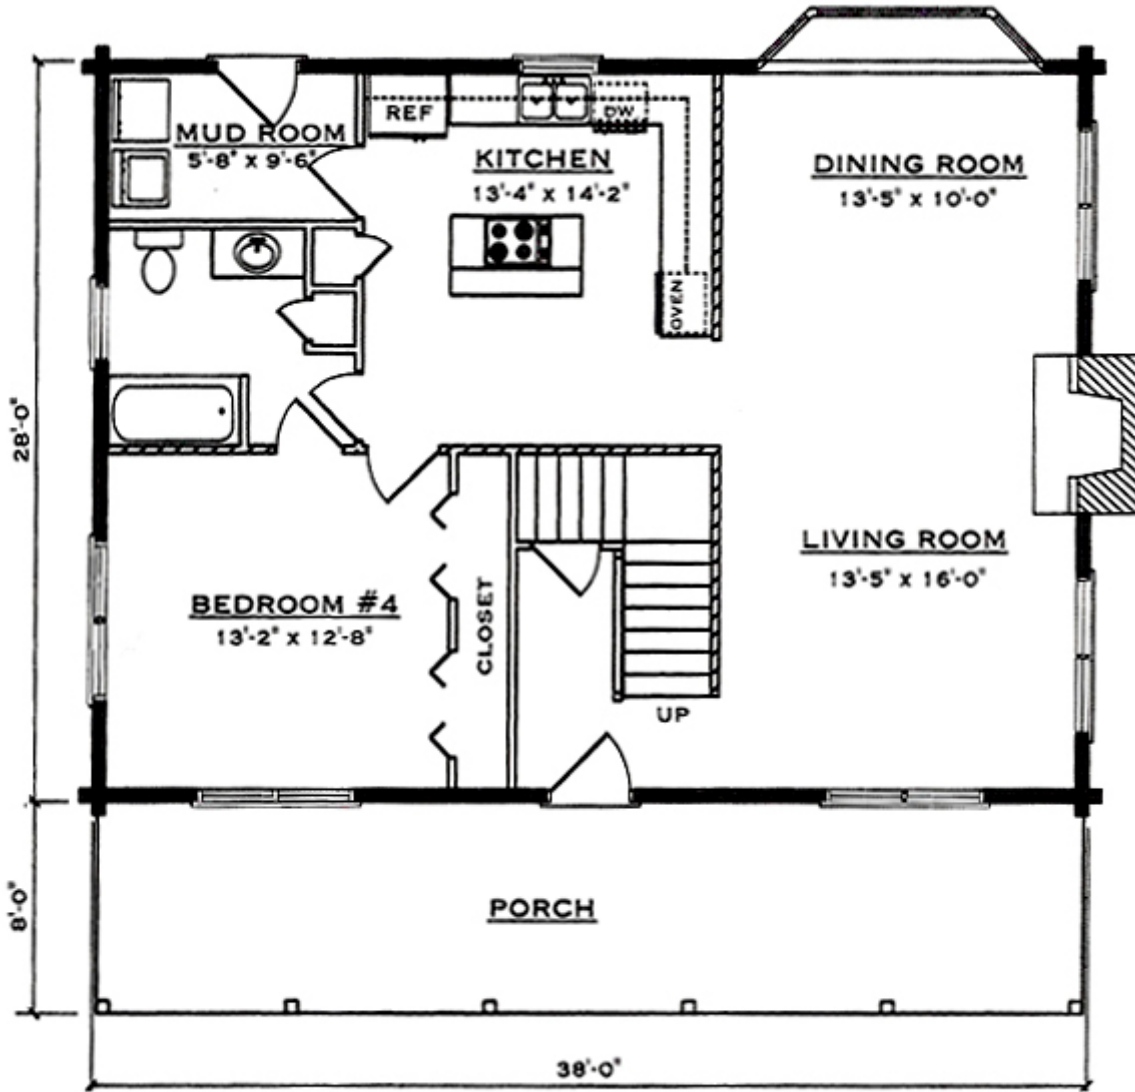

# Seminole

Square Footage (Living Space)	
First Floor	1,064
Second Floor	1,011
Number of Beds / Baths	4 / 3
Total	2,075

Drawings are artist renderings for sales purpose only. Obtain construction drawings for actual dimensions.  
 COPYRIGHT, Daniel Boone Log Homes (DBLH). Any reproduction or reuse of this drawing without  
 the express written consent of DBLH is prohibited and unlawful.

# Seminole

Square Footage (Living Space)	
First Floor	1,064
Second Floor	1,011
Number of Beds / Baths	4 / 3
Total	2,075

COPYRIGHT, Daniel Boone Log Homes (DBLH). Any reproduction or reuse of this drawing without the express written consent of DBLH is prohibited and unlawful.