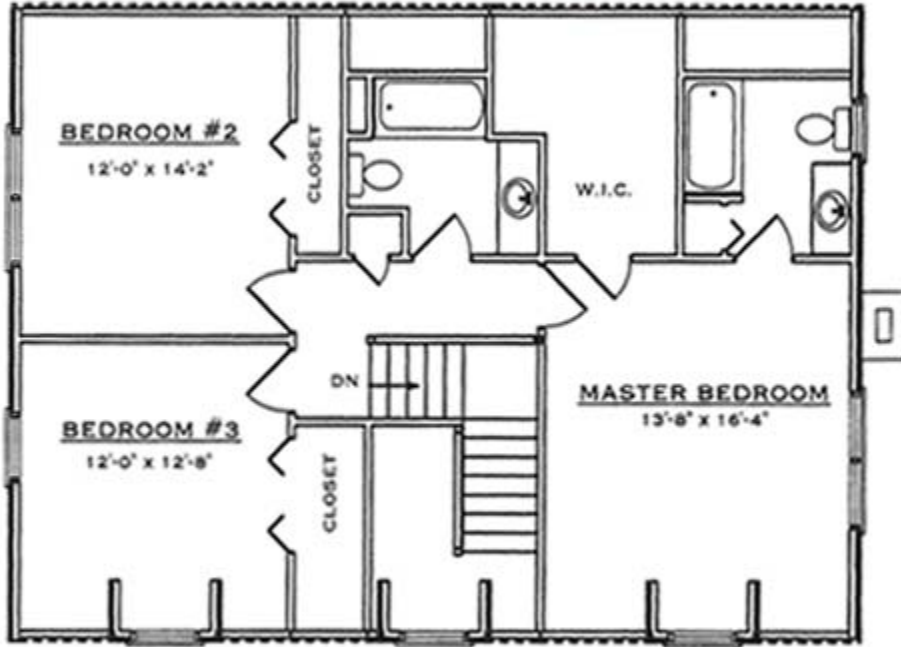

# Seminole

Square Footage (Living Space)	
First Floor	1,064
Second Floor	1,011
Number of Beds / Baths	4 / 3
Total	2,075

Drawings are artist renderings for sales purpose only. Obtain construction drawings for actual dimensions.  
 COPYRIGHT, Daniel Boone Log Homes (DBLH). Any reproduction or reuse of this drawing without  
 the express written consent of DBLH is prohibited and unlawful.

# Seminole

Square Footage (Living Space)	
First Floor	1,064
Second Floor	1,011
Number of Beds / Baths	4 / 3
Total	2,075

COPYRIGHT, Daniel Boone Log Homes (DBLH). Any reproduction or reuse of this drawing without the express written consent of DBLH is prohibited and unlawful.