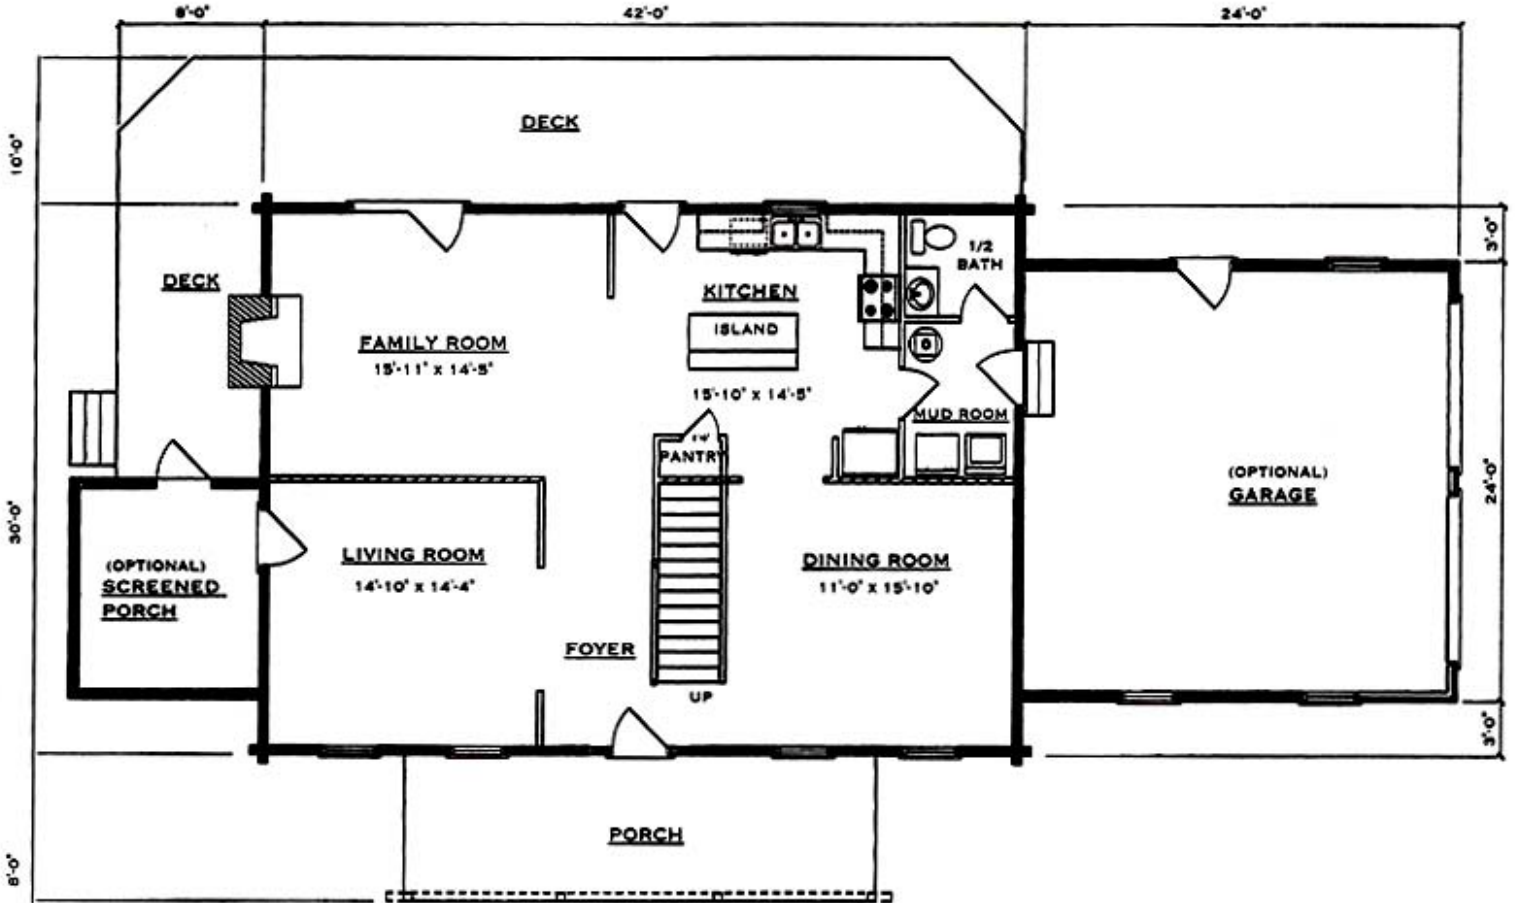

Plantation

Square Footage (Living Space)	
First Floor	1,260
Second Floor	1,112
Number of Beds / Baths	3 / 2.5
Total	2,372

Drawings are artist renderings for sales purpose only. Obtain construction drawings for actual dimensions.
 COPYRIGHT, Daniel Boone Log Homes (DBLH). Any reproduction or reuse of this drawing without
 the express written consent of DBLH is prohibited and unlawful.

Plantation

Square Footage (Living Space)	
First Floor	1,260
Second Floor	1,112
Number of Beds / Baths	3 / 2.5
Total	2,372