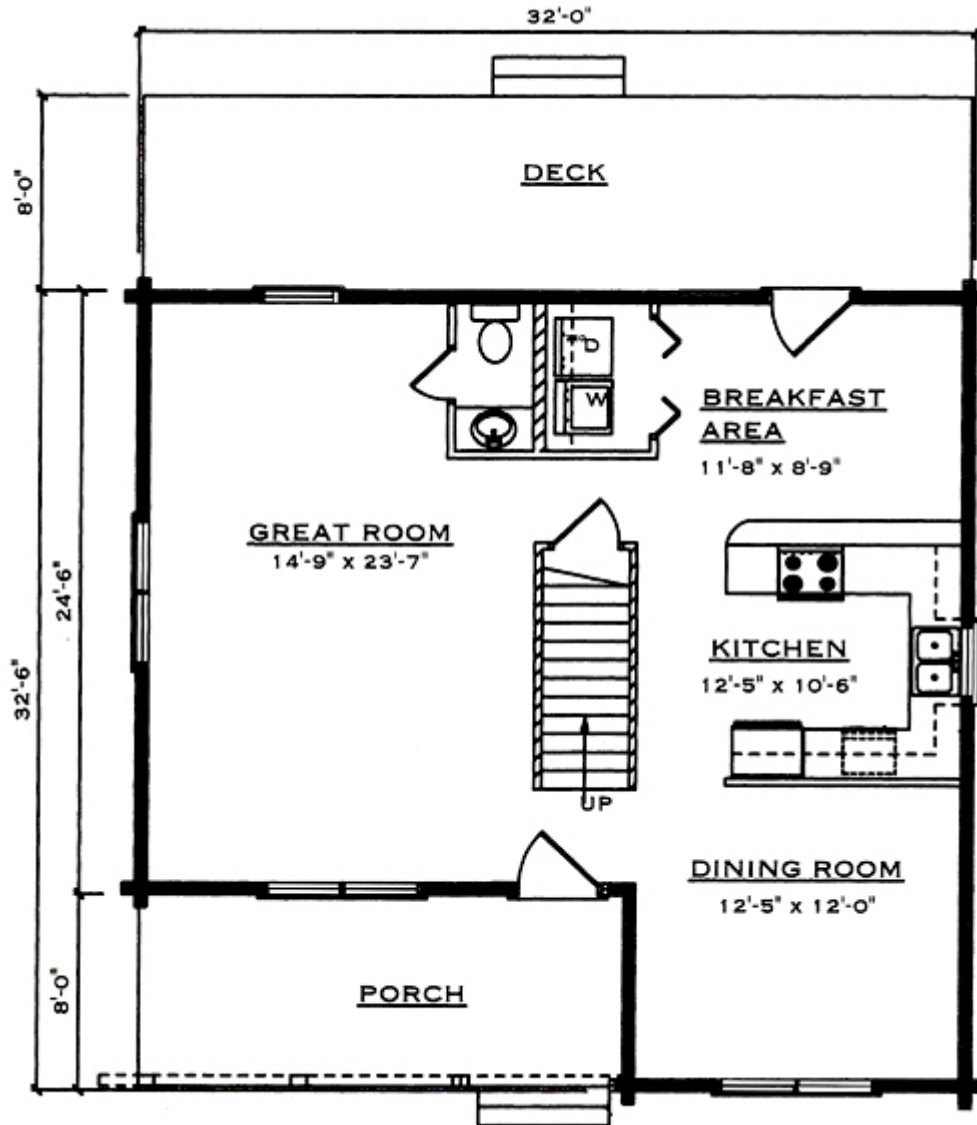

Pawnee

Square Footage (Living Space)	
First Floor	891
Second Floor	749
Number of Beds / Baths	3 / 2.5
Total	1,640

Drawings are artist renderings for sales purpose only. Obtain construction drawings for actual dimensions.
 COPYRIGHT, Daniel Boone Log Homes (DBLH). Any reproduction or reuse of this drawing without
 the express written consent of DBLH is prohibited and unlawful.

Pawnee

Square Footage (Living Space)	
First Floor	891
Second Floor	749
Number of Beds / Baths	3 / 2.5
Total	1,640

COPYRIGHT, Daniel Boone Log Homes (DBLH). Any reproduction or reuse of this drawing without the express written consent of DBLH is prohibited and unlawful.