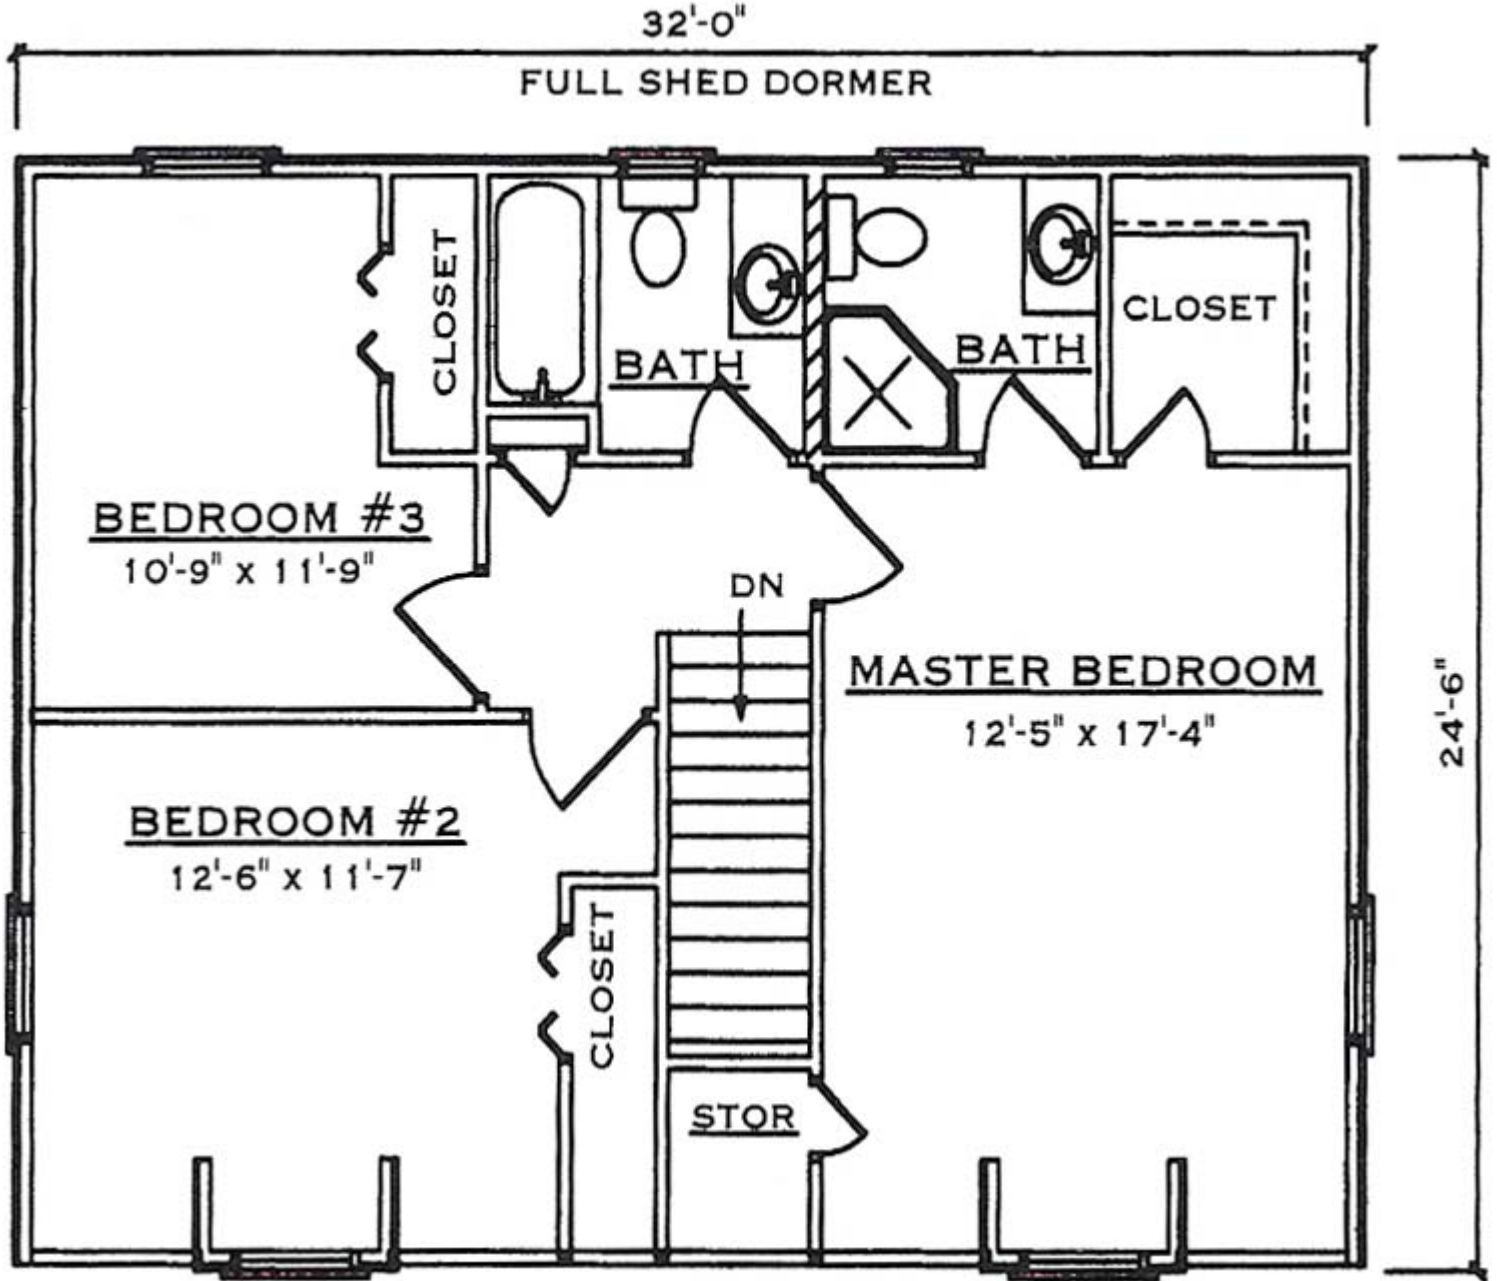

Pawnee

Square Footage (Living Space)	
First Floor	891
Second Floor	749
Number of Beds / Baths	3 / 2.5
Total	1,640

Drawings are artist renderings for sales purpose only. Obtain construction drawings for actual dimensions.
 COPYRIGHT, Daniel Boone Log Homes (DBLH). Any reproduction or reuse of this drawing without
 the express written consent of DBLH is prohibited and unlawful.

Pawnee

Square Footage (Living Space)	
First Floor	891
Second Floor	749
Number of Beds / Baths	3 / 2.5
Total	1,640

COPYRIGHT, Daniel Boone Log Homes (DBLH). Any reproduction or reuse of this drawing without the express written consent of DBLH is prohibited and unlawful.