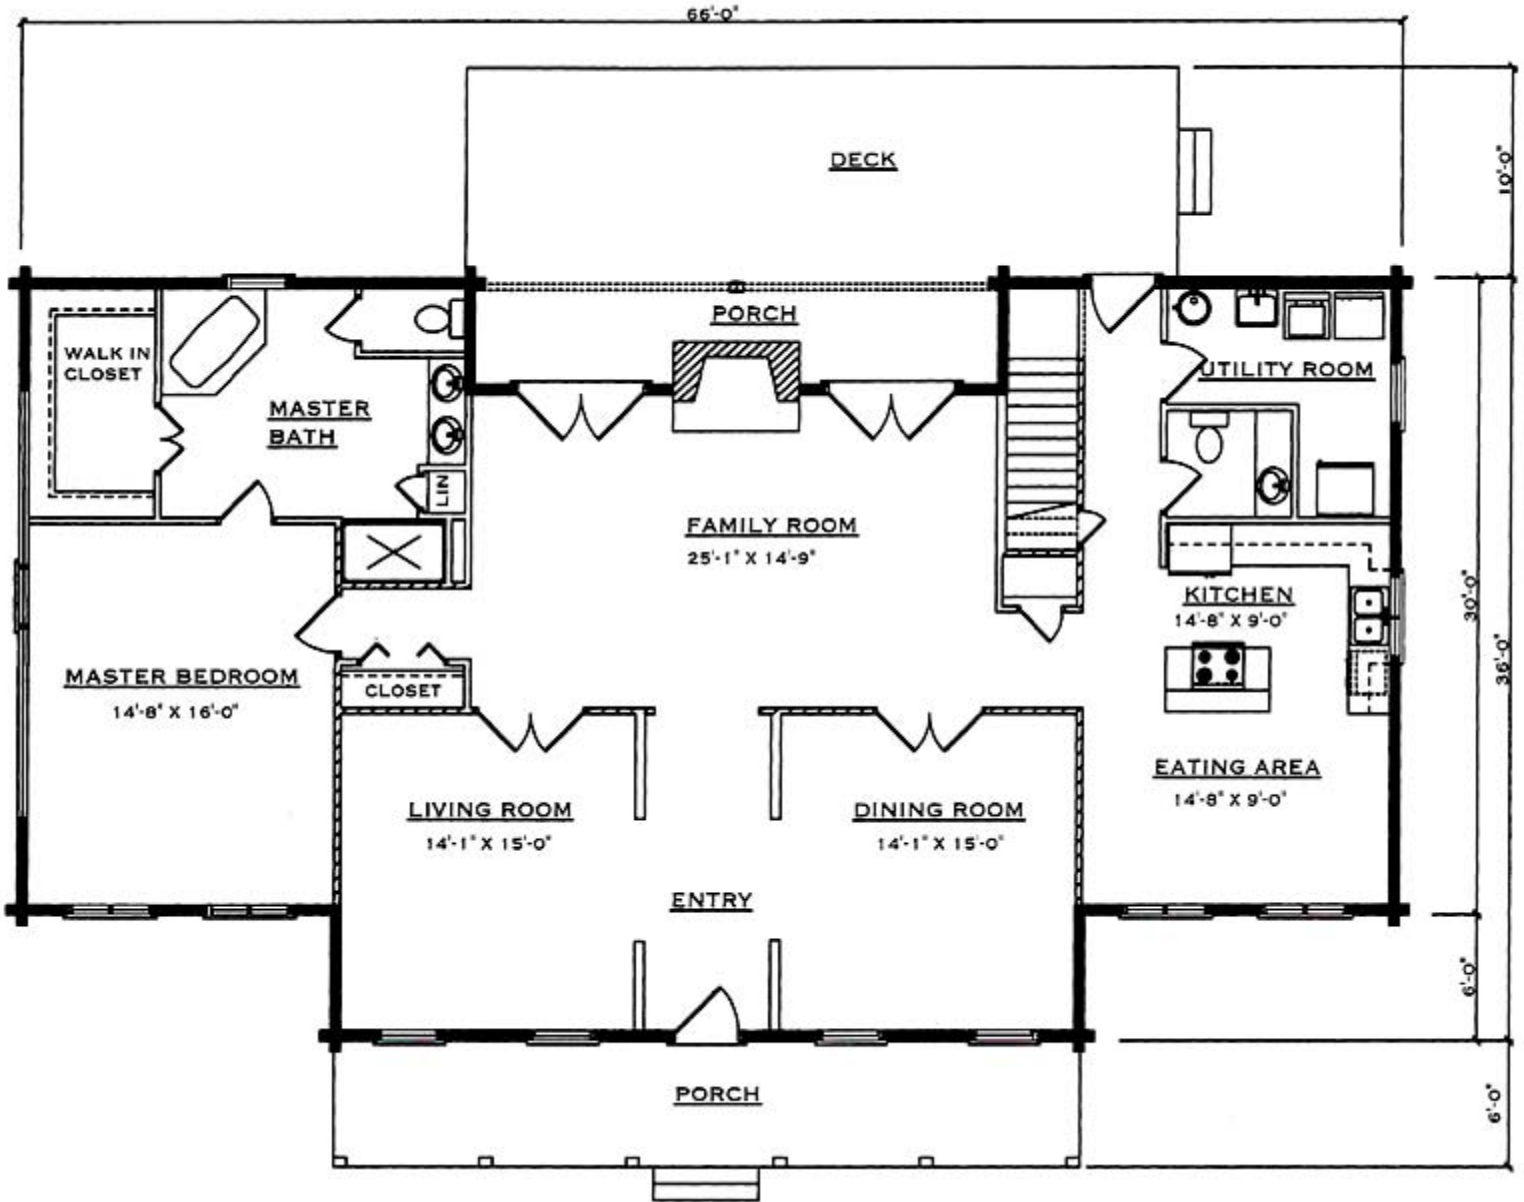

Square Footage (Living Space)	
First Floor	2,071
Second Floor	2,156
Number of Beds / Baths	4/6 / 3.5
Total	4,227

Drawings are artist renderings for sales purpose only. Obtain construction drawings for actual dimensions.
 COPYRIGHT, Daniel Boone Log Homes (DBLH). Any reproduction or reuse of this drawing without
 the express written consent of DBLH is prohibited and unlawful.

Square Footage (Living Space)	
First Floor	2,071
Second Floor	2,156
Number of Beds / Baths	4/6 / 3.5
Total	4,227

COPYRIGHT, Daniel Boone Log Homes (DBLH). Any reproduction or reuse of this drawing without the express written consent of DBLH is prohibited and unlawful.