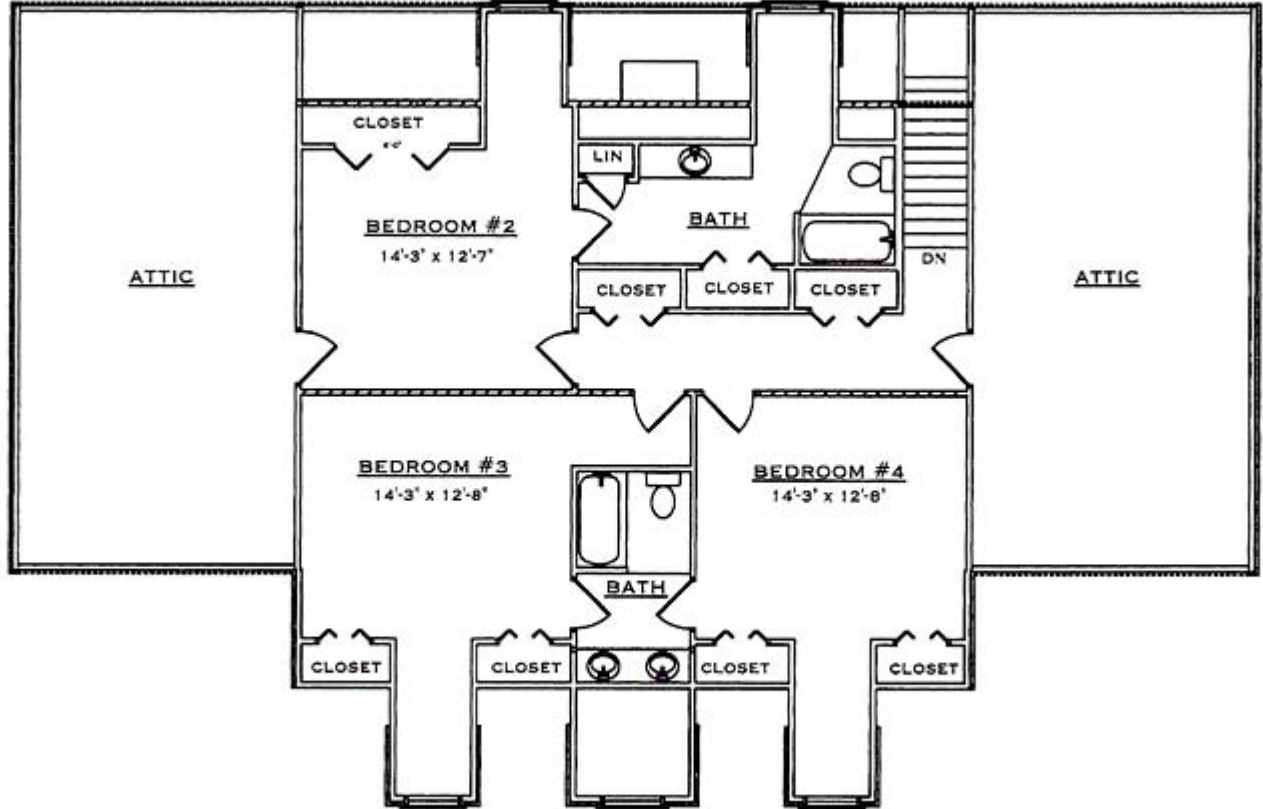

Square Footage (Living Space)	
First Floor	2,071
Second Floor	2,156
Number of Beds / Baths	4/6 / 3.5
Total	4,227

Drawings are artist renderings for sales purpose only. Obtain construction drawings for actual dimensions.
 COPYRIGHT, Daniel Boone Log Homes (DBLH). Any reproduction or reuse of this drawing without
 the express written consent of DBLH is prohibited and unlawful.

Square Footage (Living Space)	
First Floor	2,071
Second Floor	2,156
Number of Beds / Baths	4/6 / 3.5
Total	4,227

COPYRIGHT, Daniel Boone Log Homes (DBLH). Any reproduction or reuse of this drawing without the express written consent of DBLH is prohibited and unlawful.