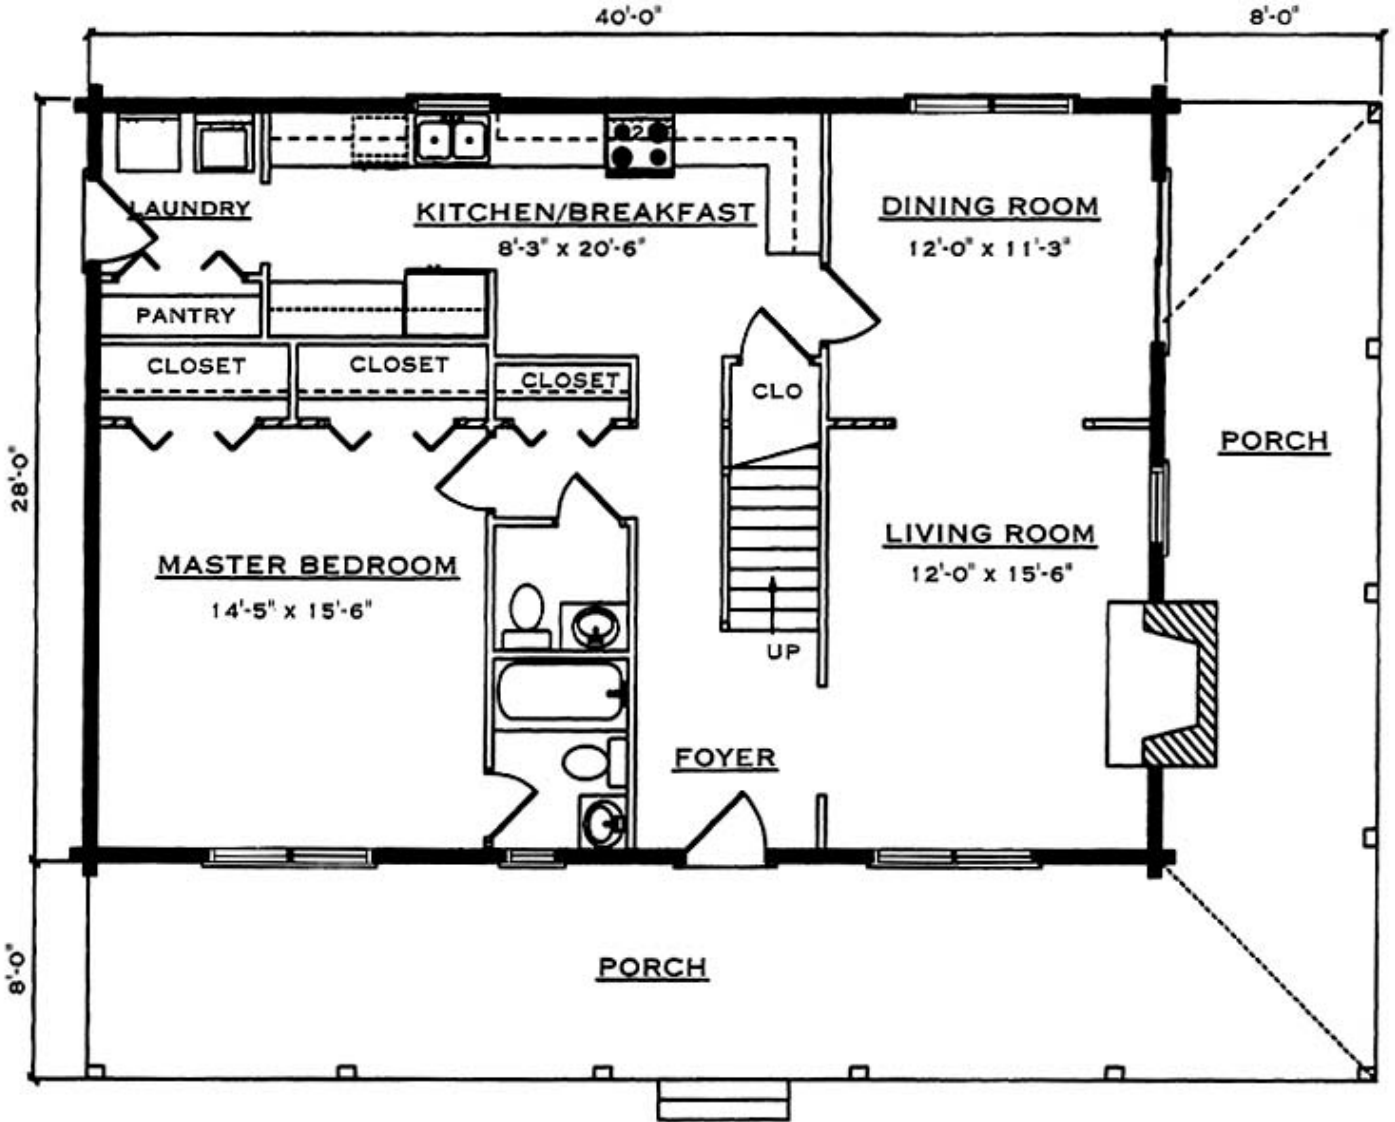

DANIEL BOONE LOG HOMES

- American Made - Honest Value -

Morgan

Square Footage (Living Space)

First Floor	1,120
Second Floor	1,065
Number of Beds / Baths	3/4 / 2.5
Total	2,185

Drawings are artist renderings for sales purpose only. Obtain construction drawings for actual dimensions.
 COPYRIGHT, Daniel Boone Log Homes (DBLH). Any reproduction or reuse of this drawing without
 the express written consent of DBLH is prohibited and unlawful.

Square Footage (Living Space)	
First Floor	1,120
Second Floor	1,065
Number of Beds / Baths	3/4 / 2.5
Total	2,185

COPYRIGHT, Daniel Boone Log Homes (DBLH). Any reproduction or reuse of this drawing without the express written consent of DBLH is prohibited and unlawful.