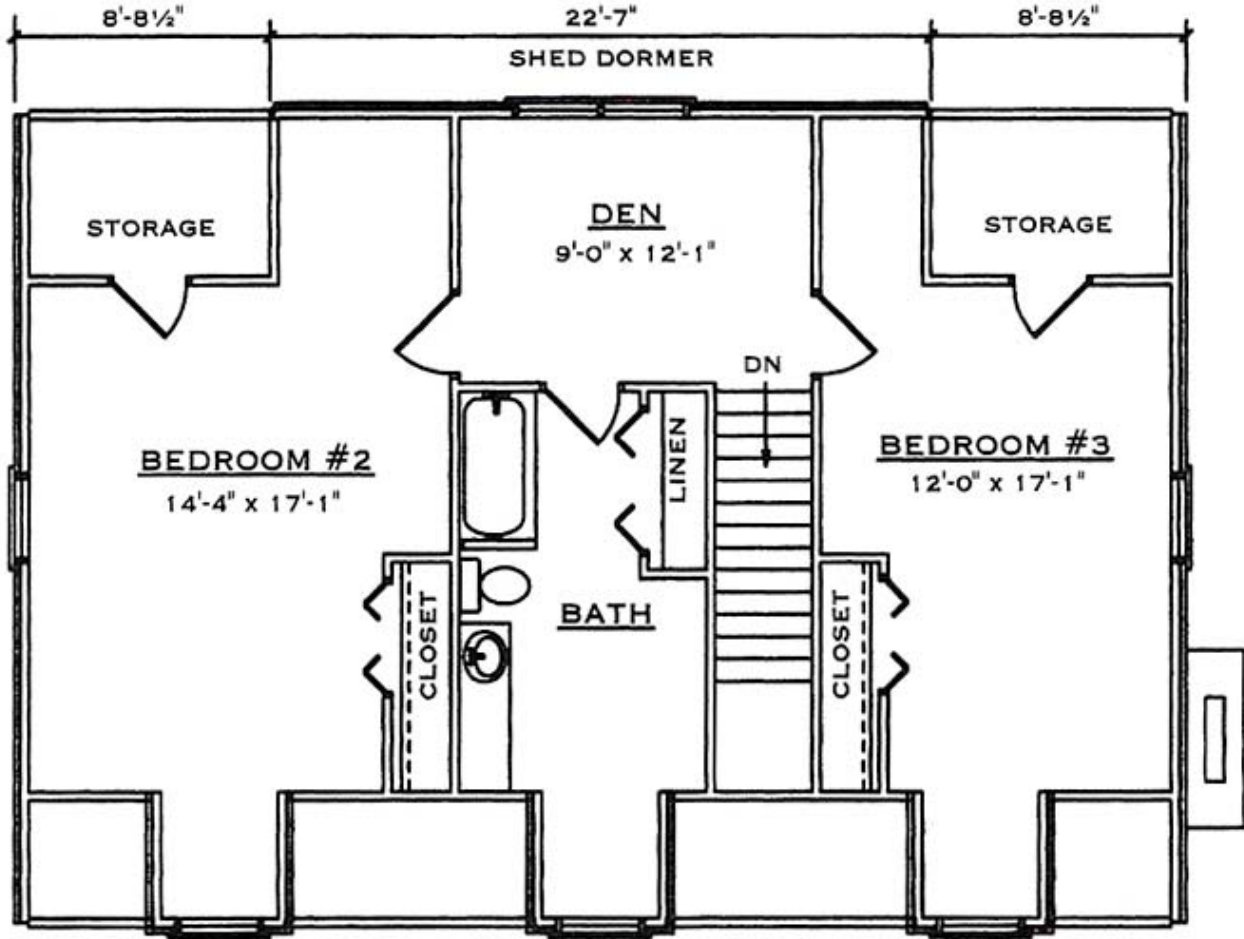

DANIEL BOONE LOG HOMES

- American Made - Honest Value -

Morgan

Square Footage (Living Space)

First Floor	1,120
Second Floor	1,065
Number of Beds / Baths	3/4 / 2.5
Total	2,185

Drawings are artist renderings for sales purpose only. Obtain construction drawings for actual dimensions.
 COPYRIGHT, Daniel Boone Log Homes (DBLH). Any reproduction or reuse of this drawing without
 the express written consent of DBLH is prohibited and unlawful.

Square Footage (Living Space)	
First Floor	1,120
Second Floor	1,065
Number of Beds / Baths	3/4 / 2.5
Total	2,185

COPYRIGHT, Daniel Boone Log Homes (DBLH). Any reproduction or reuse of this drawing without the express written consent of DBLH is prohibited and unlawful.