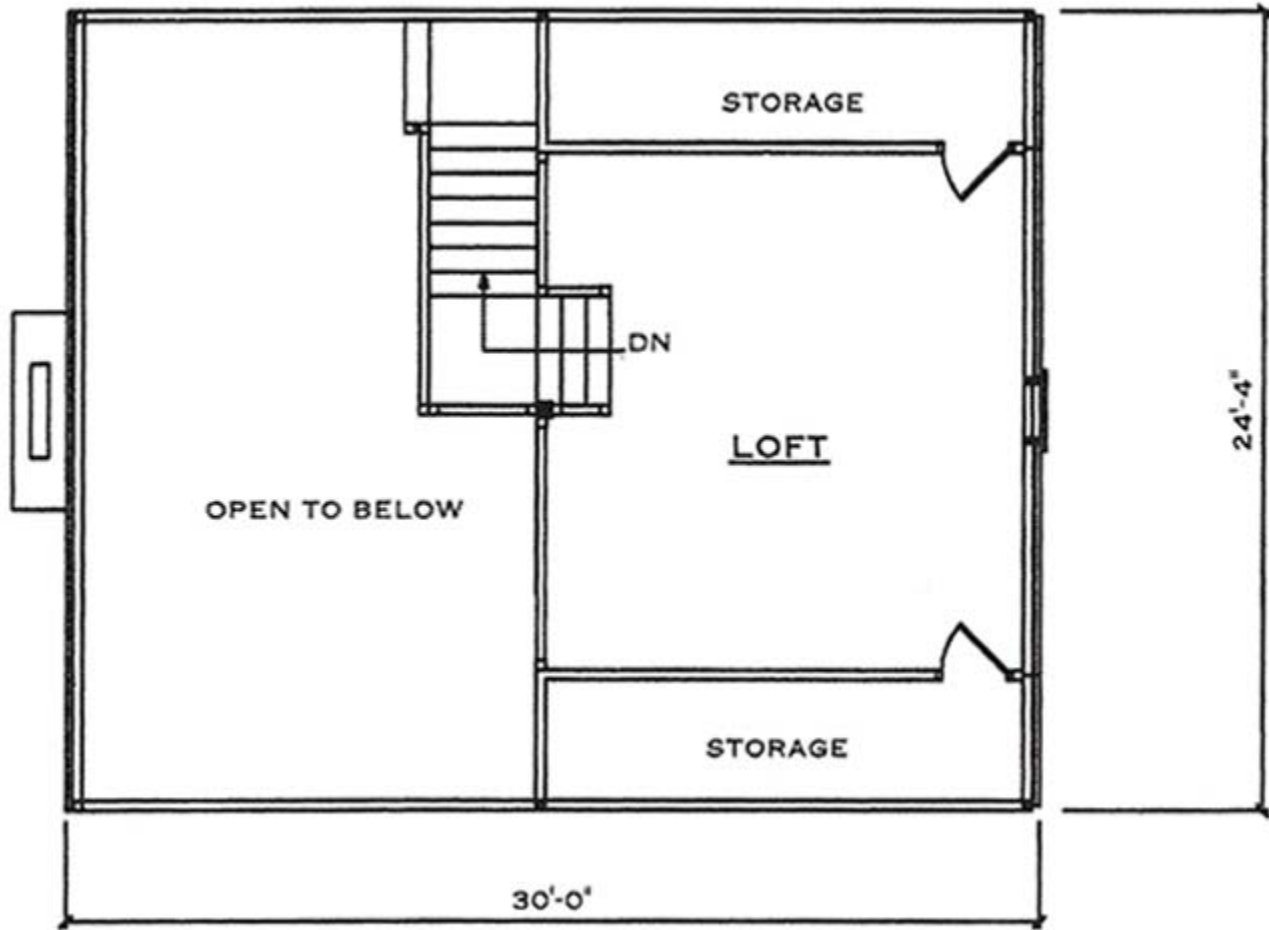

Lakeland

COPYRIGHT, Daniel Boone Log Homes (DBLH). Any reproduction or reuse of this drawing without the express written consent of DBLH is prohibited and unlawful.