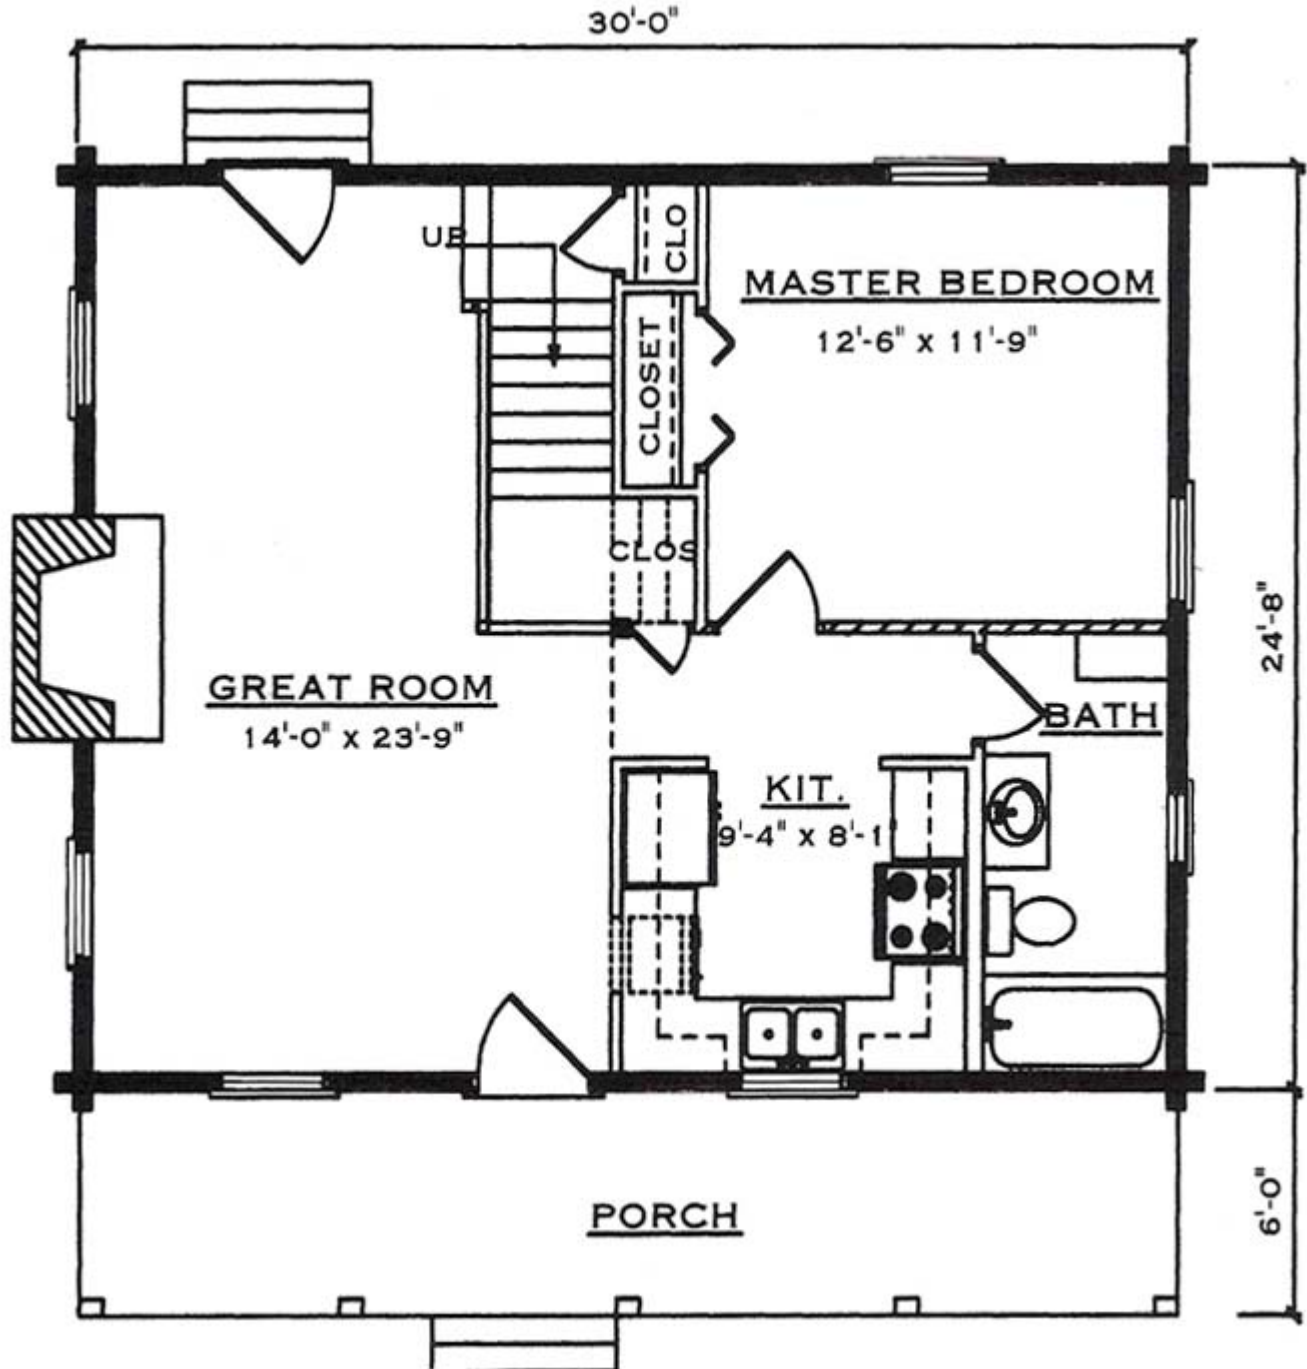

# Lakeland

Square Footage (Living Space)	
First Floor	740
Second Floor	365
Number of Beds / Baths	1/2 / 1
Total	1,105

Drawings are artist renderings for sales purpose only. Obtain construction drawings for actual dimensions.  
 COPYRIGHT, Daniel Boone Log Homes (DBLH). Any reproduction or reuse of this drawing without  
 the express written consent of DBLH is prohibited and unlawful.

Square Footage (Living Space)	
First Floor	740
Second Floor	365
Number of Beds / Baths	1/2 / 1