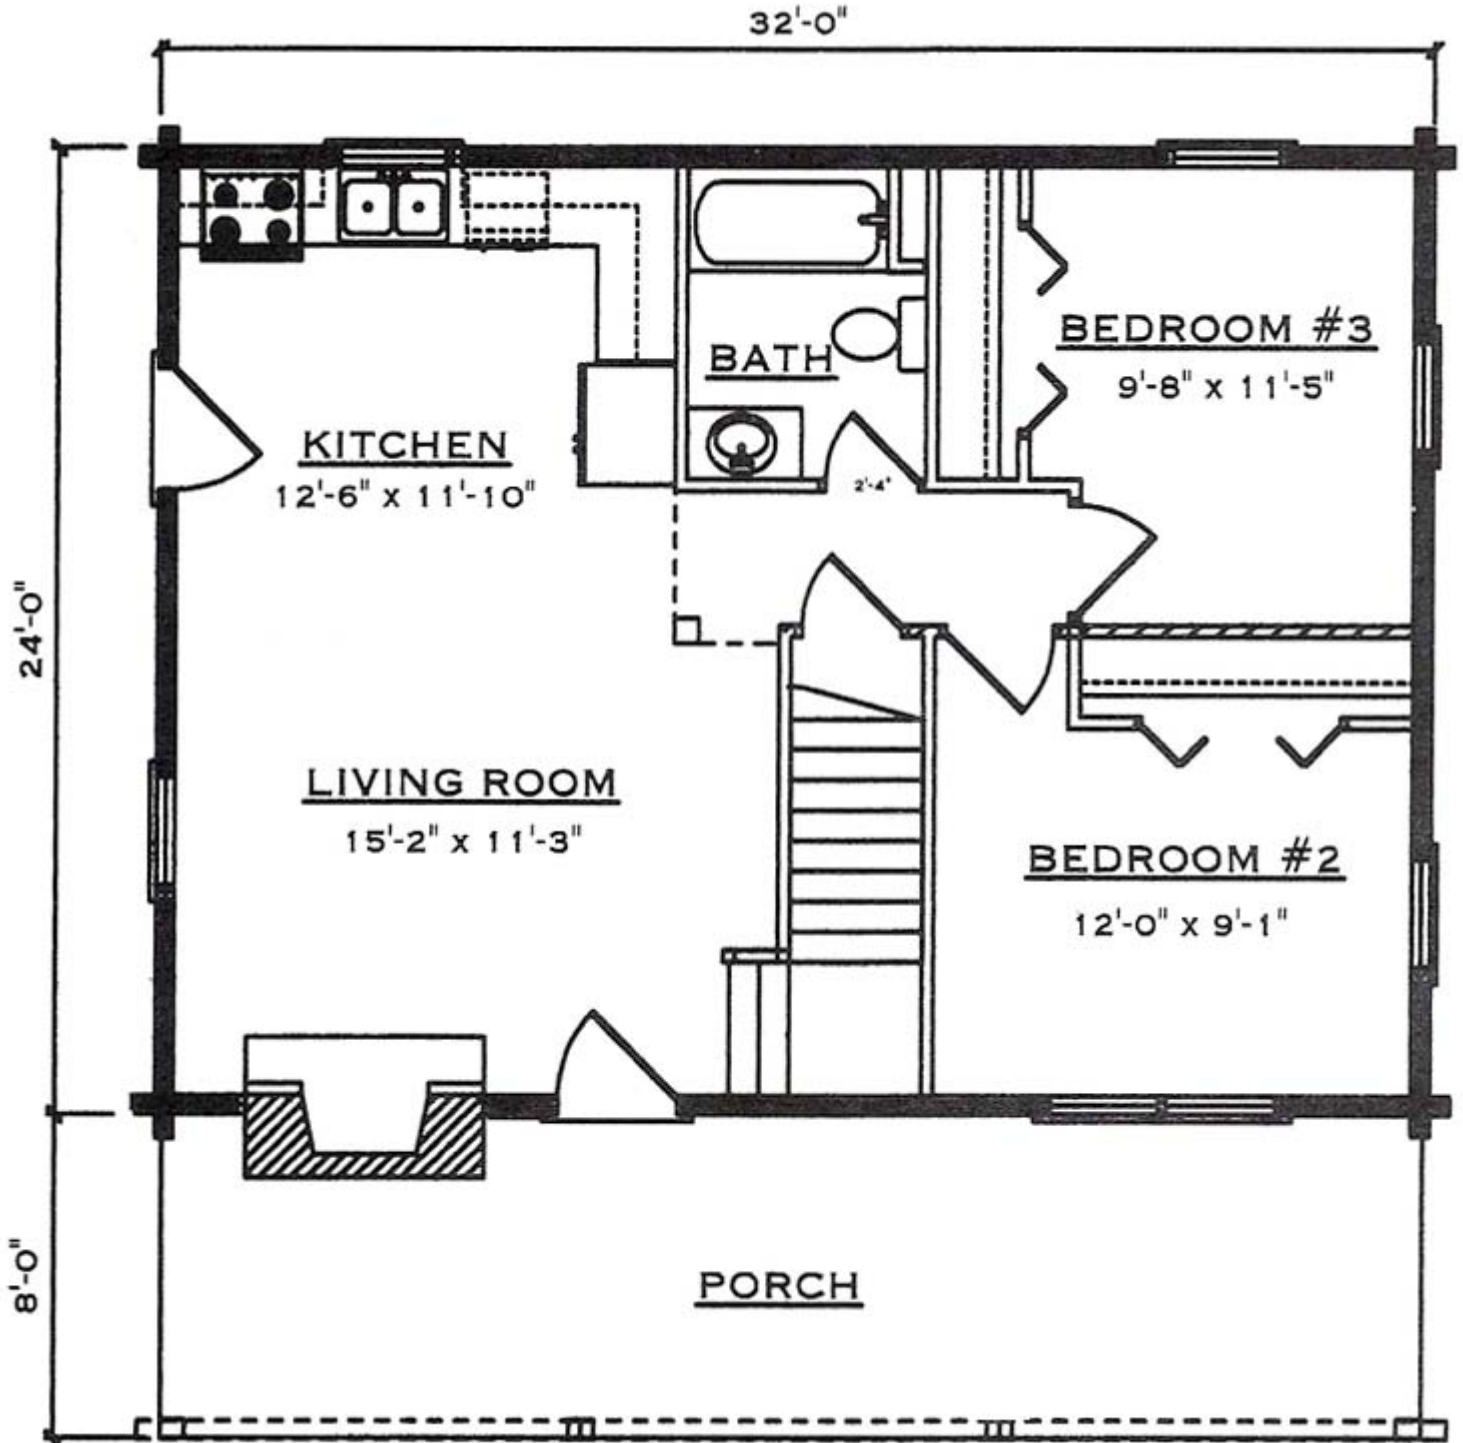

Square Footage (Living Space)	
First Floor	768
Second Floor	381
Number of Beds / Baths	3 / 2
Total	1,149

Drawings are artist renderings for sales purpose only. Obtain construction drawings for actual dimensions.
 COPYRIGHT, Daniel Boone Log Homes (DBLH). Any reproduction or reuse of this drawing without
 the express written consent of DBLH is prohibited and unlawful.

Square Footage (Living Space)	
First Floor	768

Jackson

Second Floor	381
Number of Beds / Baths	3 / 2
Total	1,149