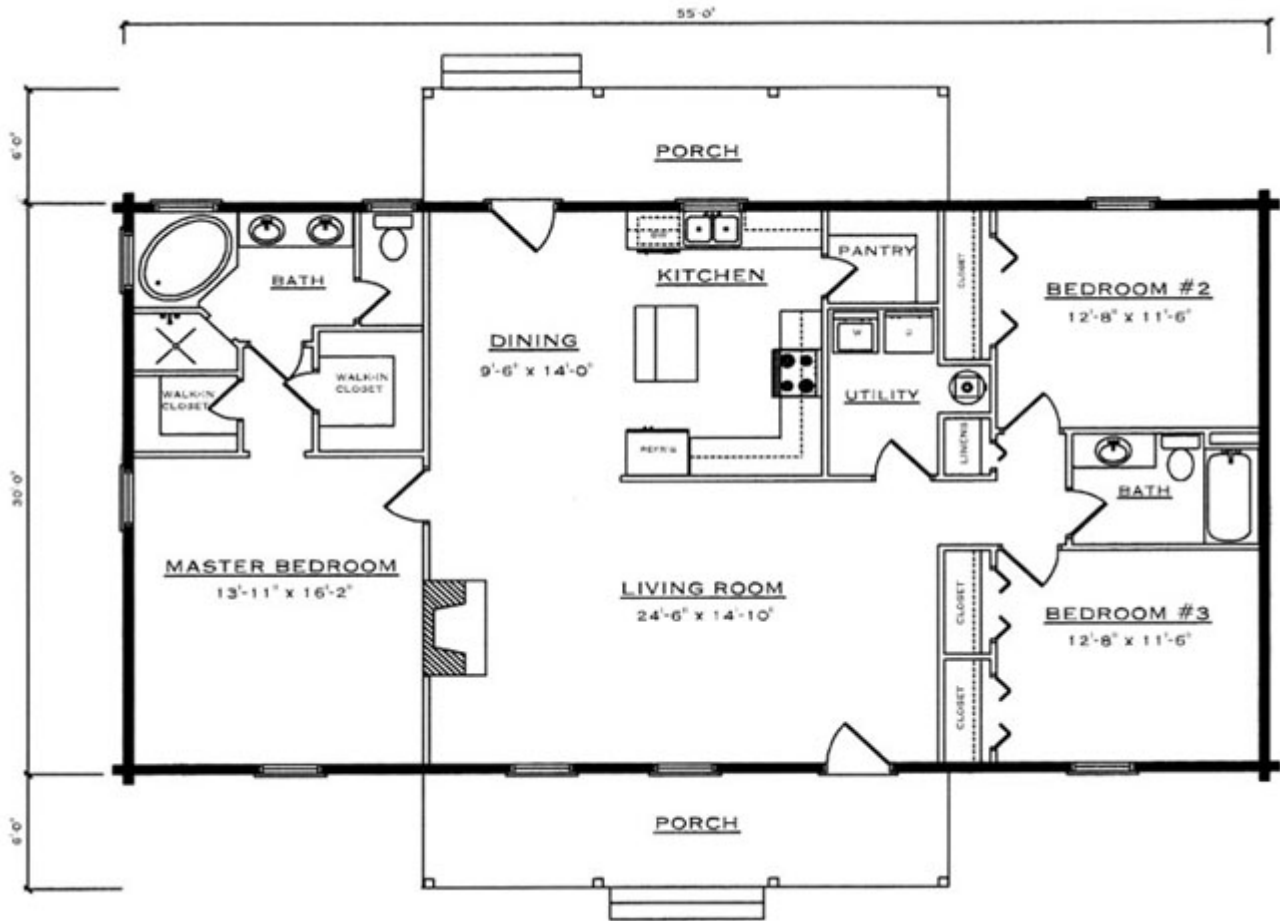

DANIEL BOONE LOG HOMES

- American Made - Honest Value -

Hartford

Square Footage (Living Space)

First Floor	1,650
Number of Beds / Baths	3 / 2
Total	1,650

Drawings are artist renderings for sales purpose only. Obtain construction drawings for actual dimensions.
 COPYRIGHT, Daniel Boone Log Homes (DBLH). Any reproduction or reuse of this drawing without
 the express written consent of DBLH is prohibited and unlawful.