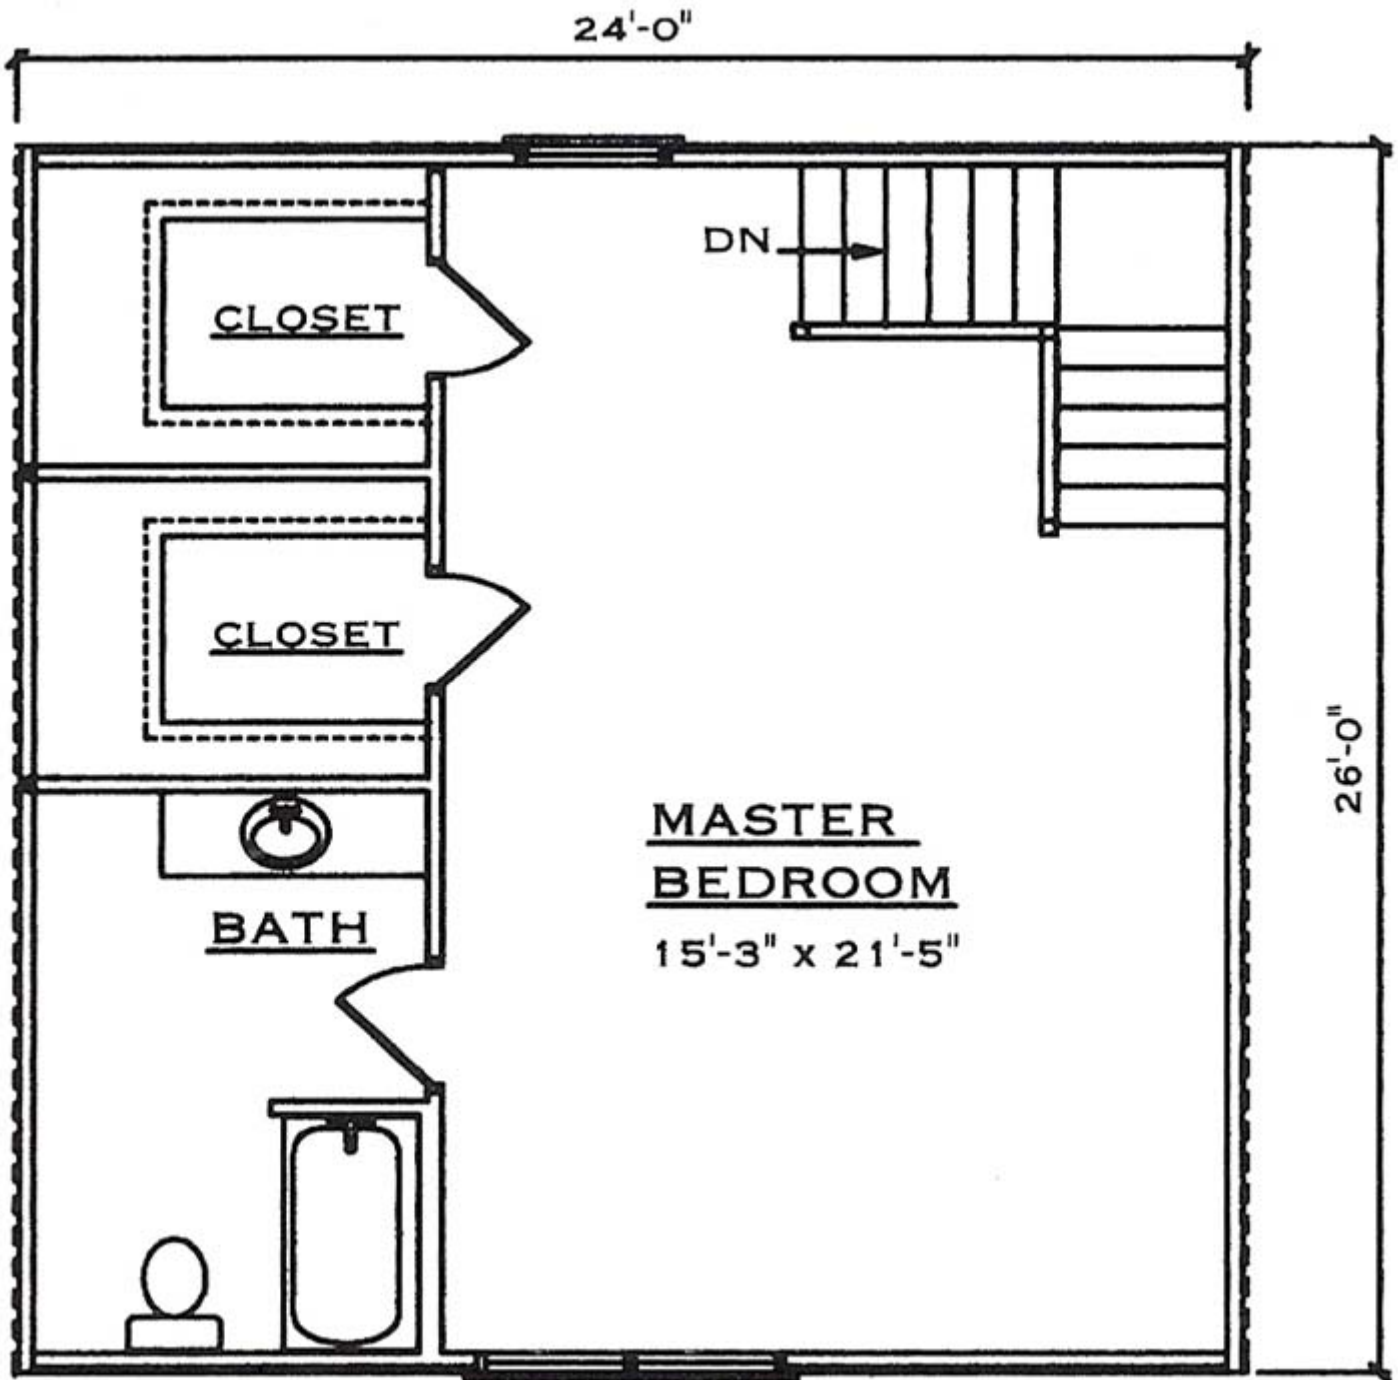

# Getaway

Square Footage (Living Space)	
First Floor	624
Second Floor	568
Number of Beds / Baths	2 / 2
Total	1,192

Drawings are artist renderings for sales purpose only. Obtain construction drawings for actual dimensions.  
 COPYRIGHT, Daniel Boone Log Homes (DBLH). Any reproduction or reuse of this drawing without  
 the express written consent of DBLH is prohibited and unlawful.

Square Footage (Living Space)	
First Floor	624

# Getaway

Second Floor	568
Number of Beds / Baths	2 / 2
Total	1,192

COPYRIGHT, Daniel Boone Log Homes (DBLH). Any reproduction or reuse of this drawing without the express written consent of DBLH is prohibited and unlawful.