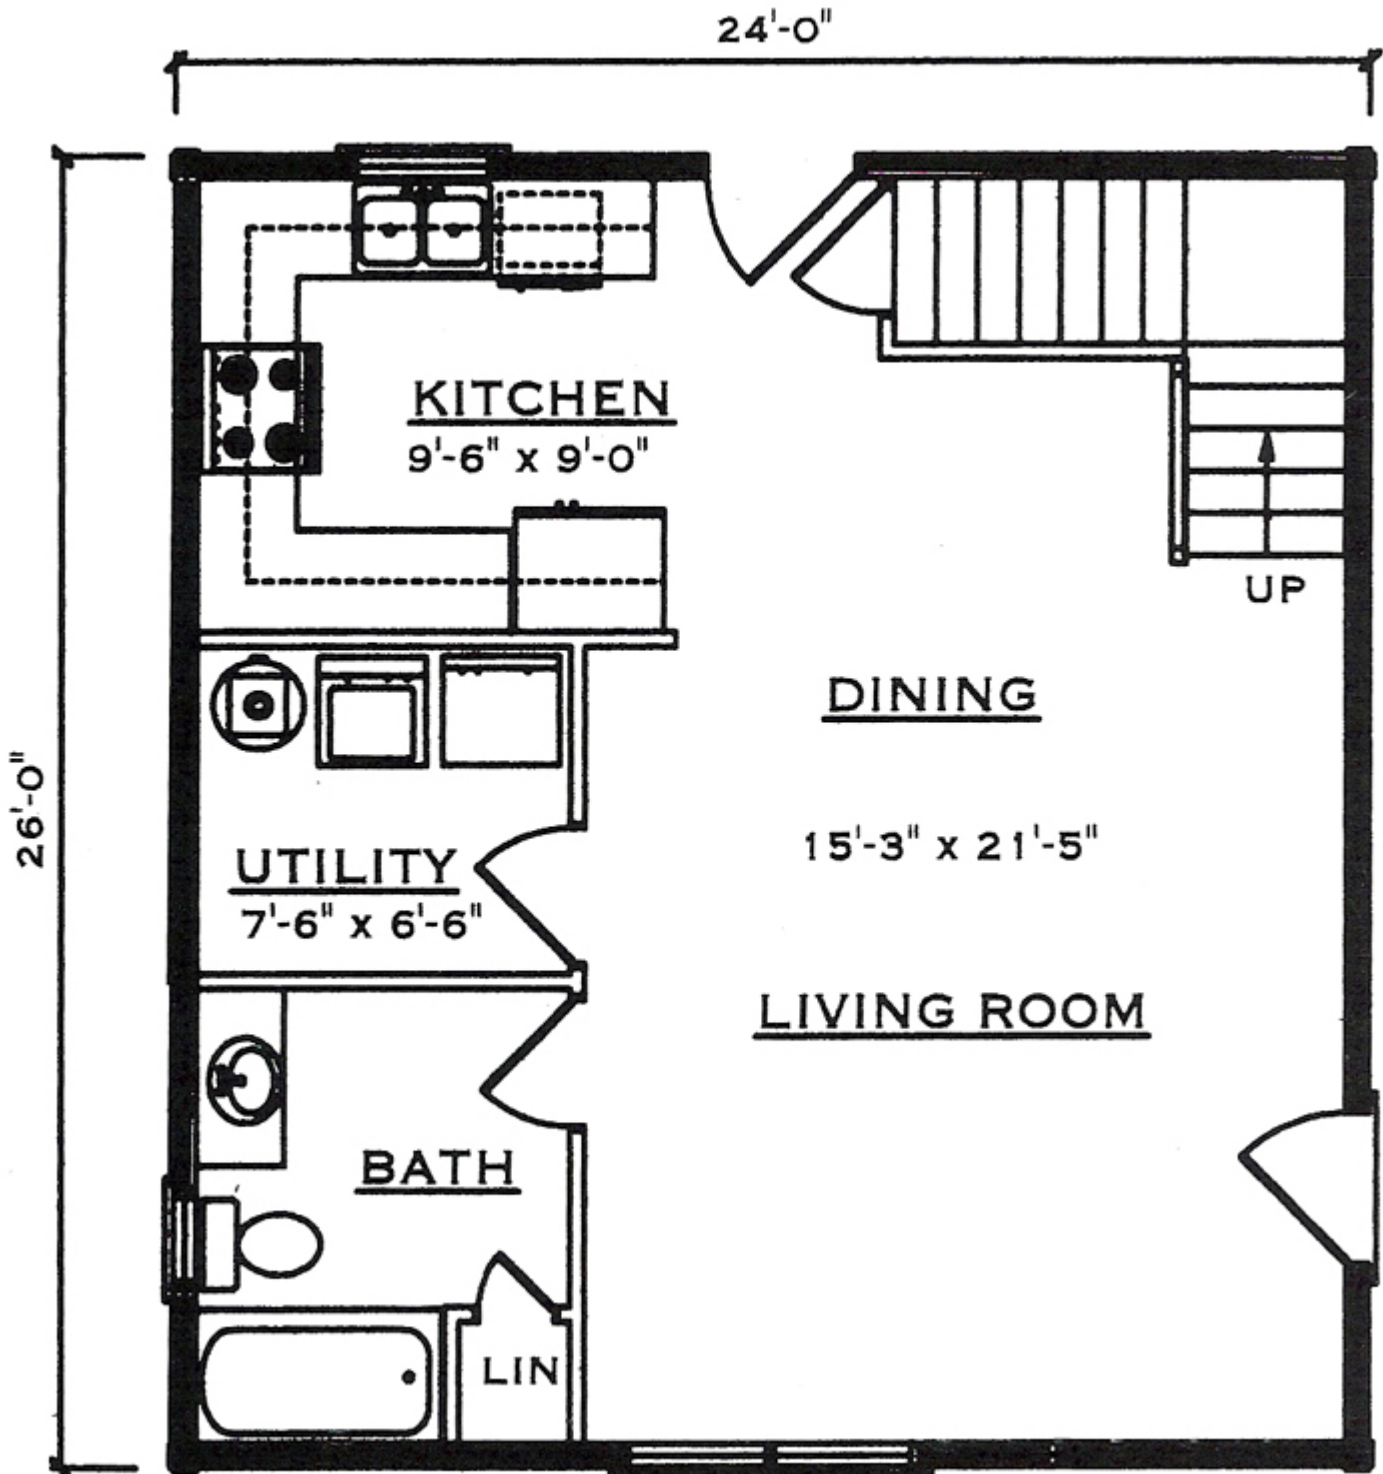

# Getaway

Square Footage (Living Space)	
First Floor	624
Second Floor	568
Number of Beds / Baths	2 / 2
Total	1,192

Drawings are artist renderings for sales purpose only. Obtain construction drawings for actual dimensions.  
 COPYRIGHT, Daniel Boone Log Homes (DBLH). Any reproduction or reuse of this drawing without  
 the express written consent of DBLH is prohibited and unlawful.

Square Footage (Living Space)	
First Floor	624

# Getaway

Second Floor	568
Number of Beds / Baths	2 / 2
Total	1,192

COPYRIGHT, Daniel Boone Log Homes (DBLH). Any reproduction or reuse of this drawing without the express written consent of DBLH is prohibited and unlawful.