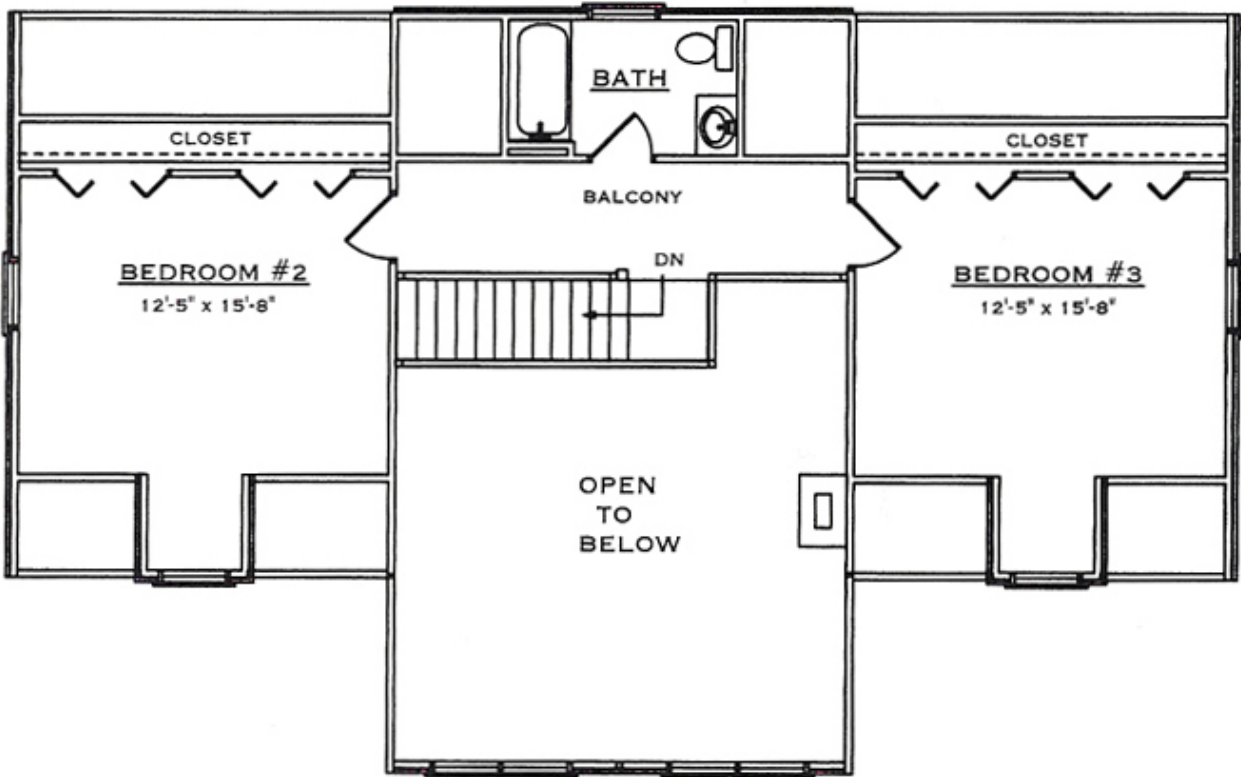

## Square Footage (Living Space)

First Floor	1,408
Second Floor	989
Number of Beds / Baths	3/4 / 2.5
Total	2,397

Drawings are artist renderings for sales purpose only. Obtain construction drawings for actual dimensions.  
 COPYRIGHT, Daniel Boone Log Homes (DBLH). Any reproduction or reuse of this drawing without  
 the express written consent of DBLH is prohibited and unlawful.

# Dandridge

Square Footage (Living Space)	
First Floor	1,408
Second Floor	989
Number of Beds / Baths	3/4 / 2.5
Total	2,397

COPYRIGHT, Daniel Boone Log Homes (DBLH). Any reproduction or reuse of this drawing without the express written consent of DBLH is prohibited and unlawful.