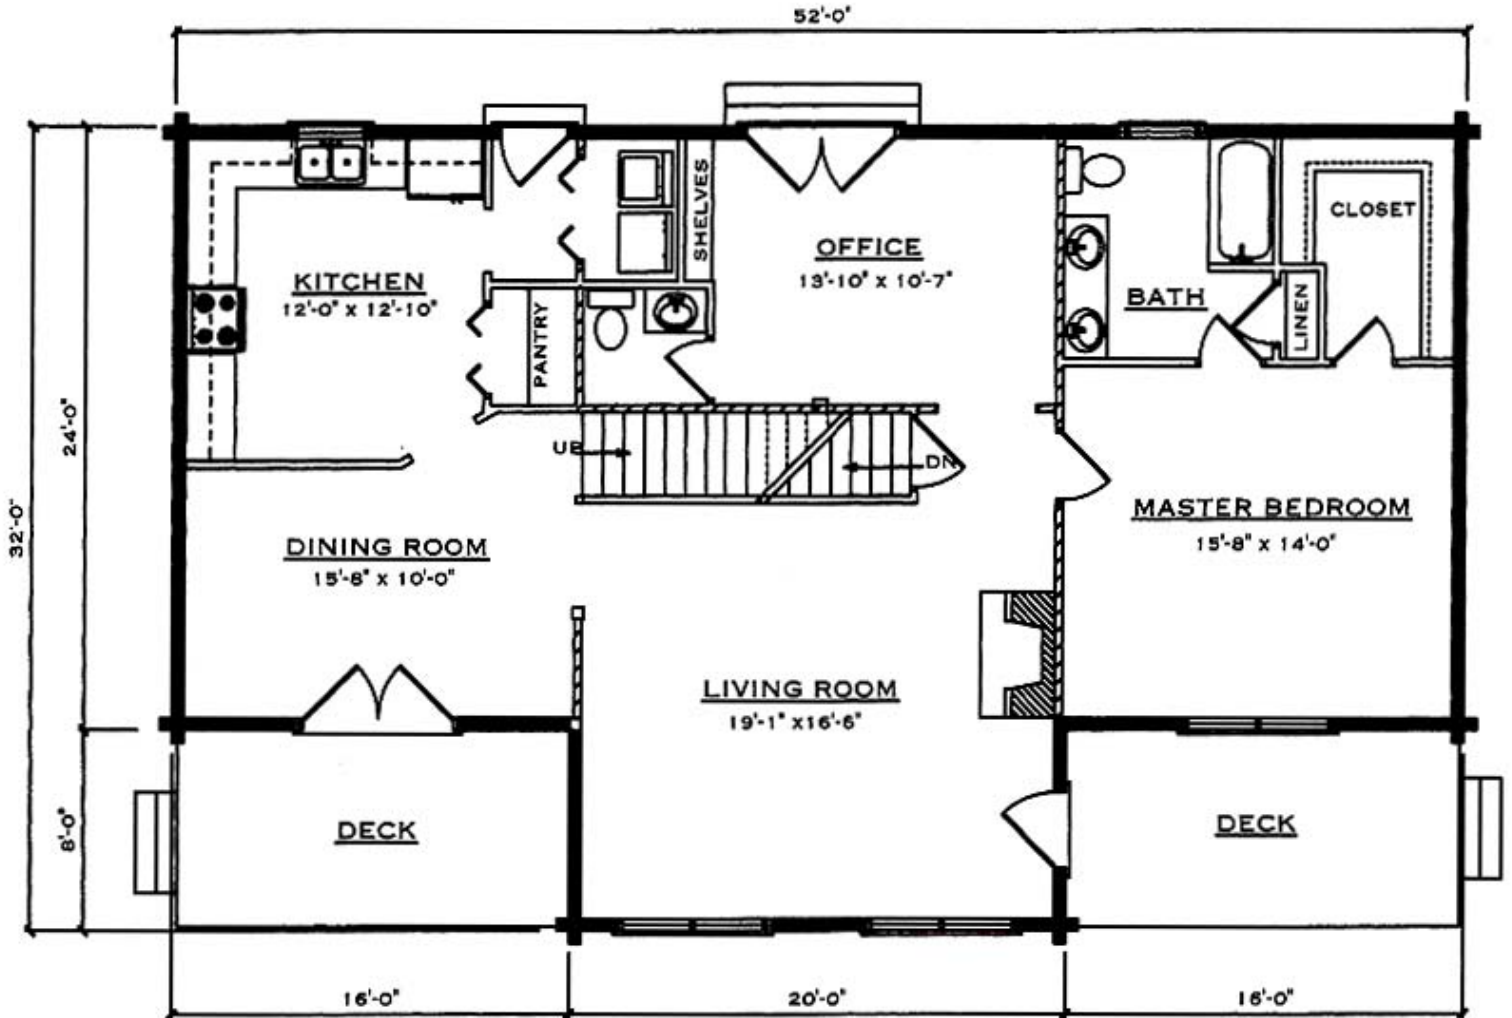

## Square Footage (Living Space)

First Floor	1,408
Second Floor	989
Number of Beds / Baths	3/4 / 2.5
Total	2,397

Drawings are artist renderings for sales purpose only. Obtain construction drawings for actual dimensions.  
 COPYRIGHT, Daniel Boone Log Homes (DBLH). Any reproduction or reuse of this drawing without  
 the express written consent of DBLH is prohibited and unlawful.

# Dandridge

Square Footage (Living Space)	
First Floor	1,408
Second Floor	989
Number of Beds / Baths	3/4 / 2.5
Total	2,397

COPYRIGHT, Daniel Boone Log Homes (DBLH). Any reproduction or reuse of this drawing without the express written consent of DBLH is prohibited and unlawful.