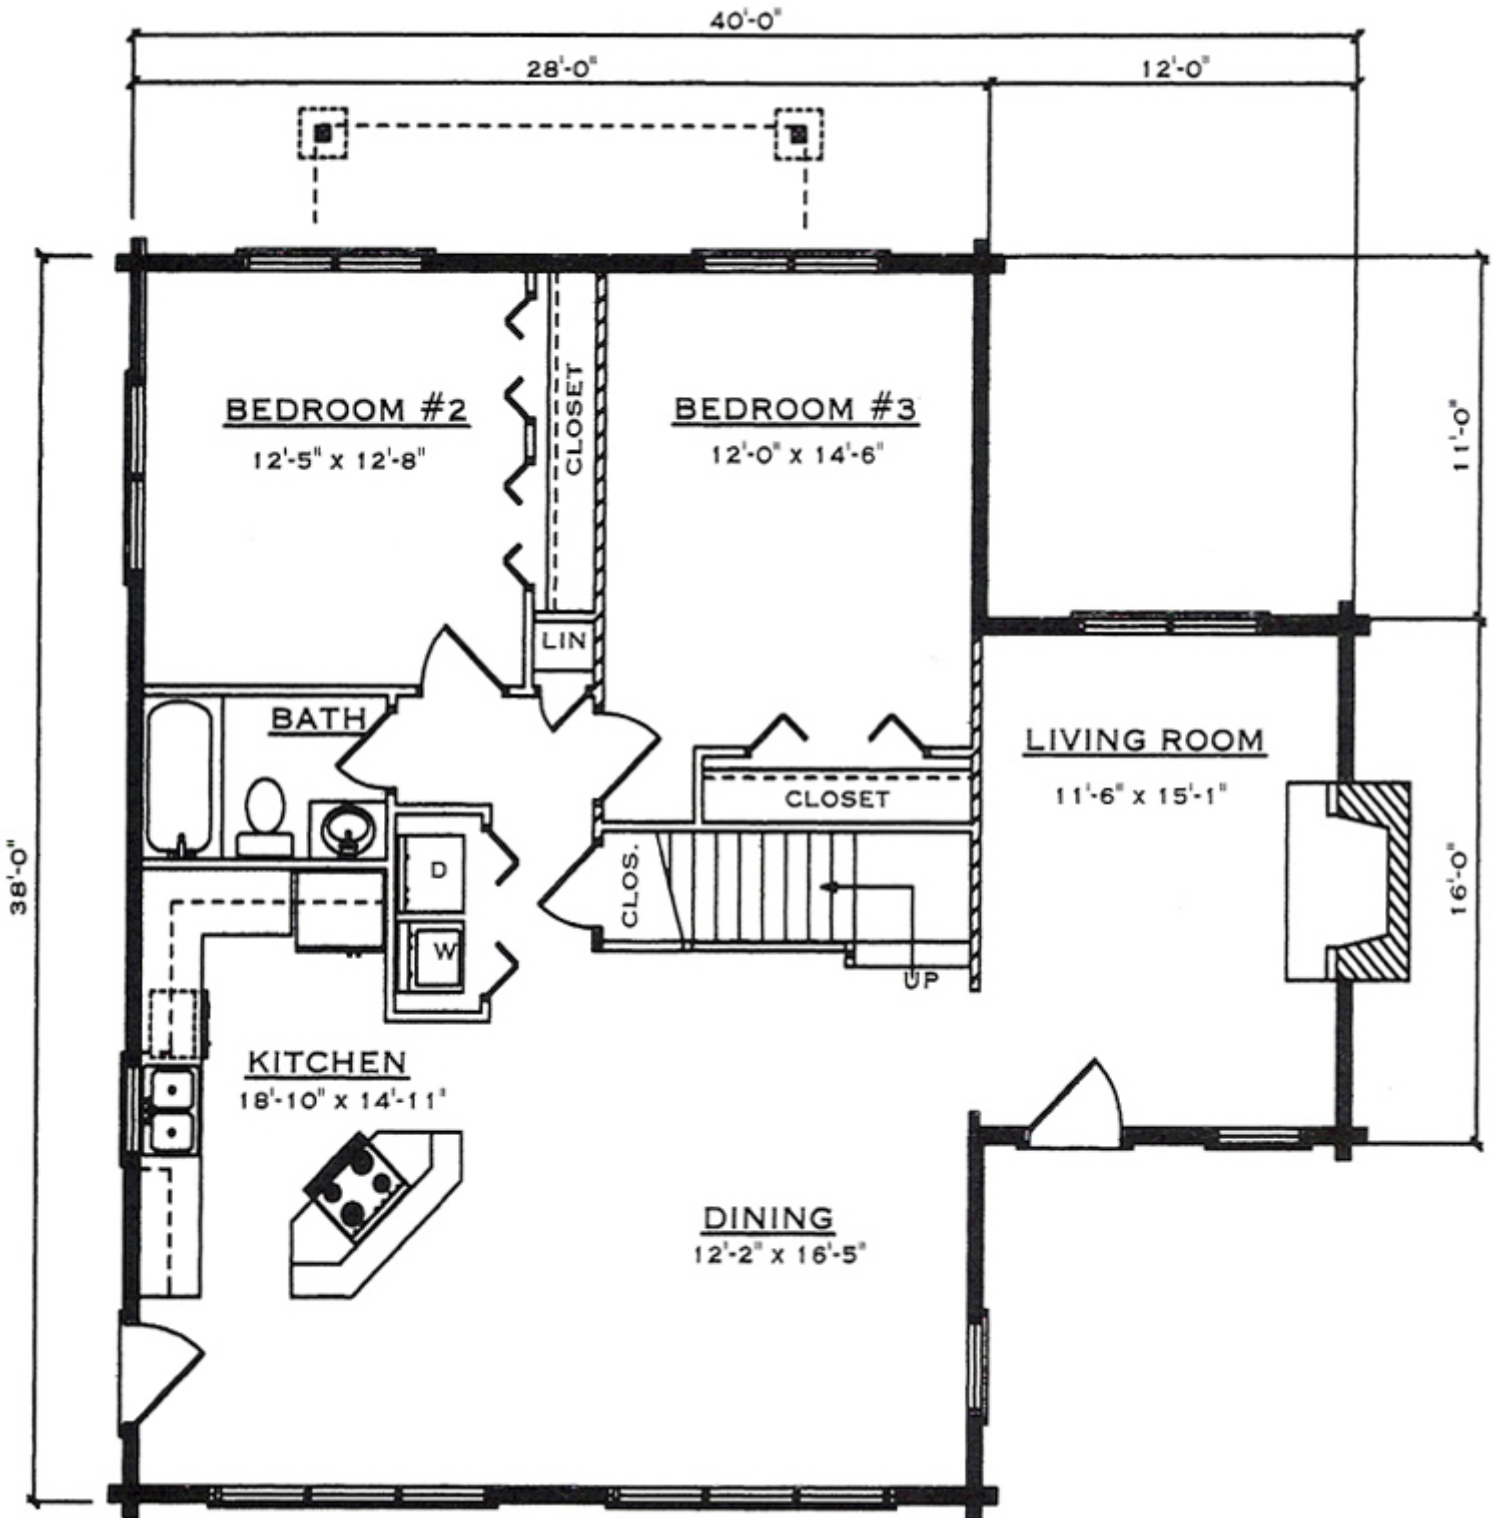

Crockett

Square Footage (Living Space)	
First Floor	1,256
Second Floor	799
Number of Beds / Baths	3/4 / 2
Total	2,055

Drawings are artist renderings for sales purpose only. Obtain construction drawings for actual dimensions.
 COPYRIGHT, Daniel Boone Log Homes (DBLH). Any reproduction or reuse of this drawing without
 the express written consent of DBLH is prohibited and unlawful.

Square Footage (Living Space)	

Crockett

First Floor	1,256
Second Floor	799
Number of Beds / Baths	3/4 / 2
Total	2,055