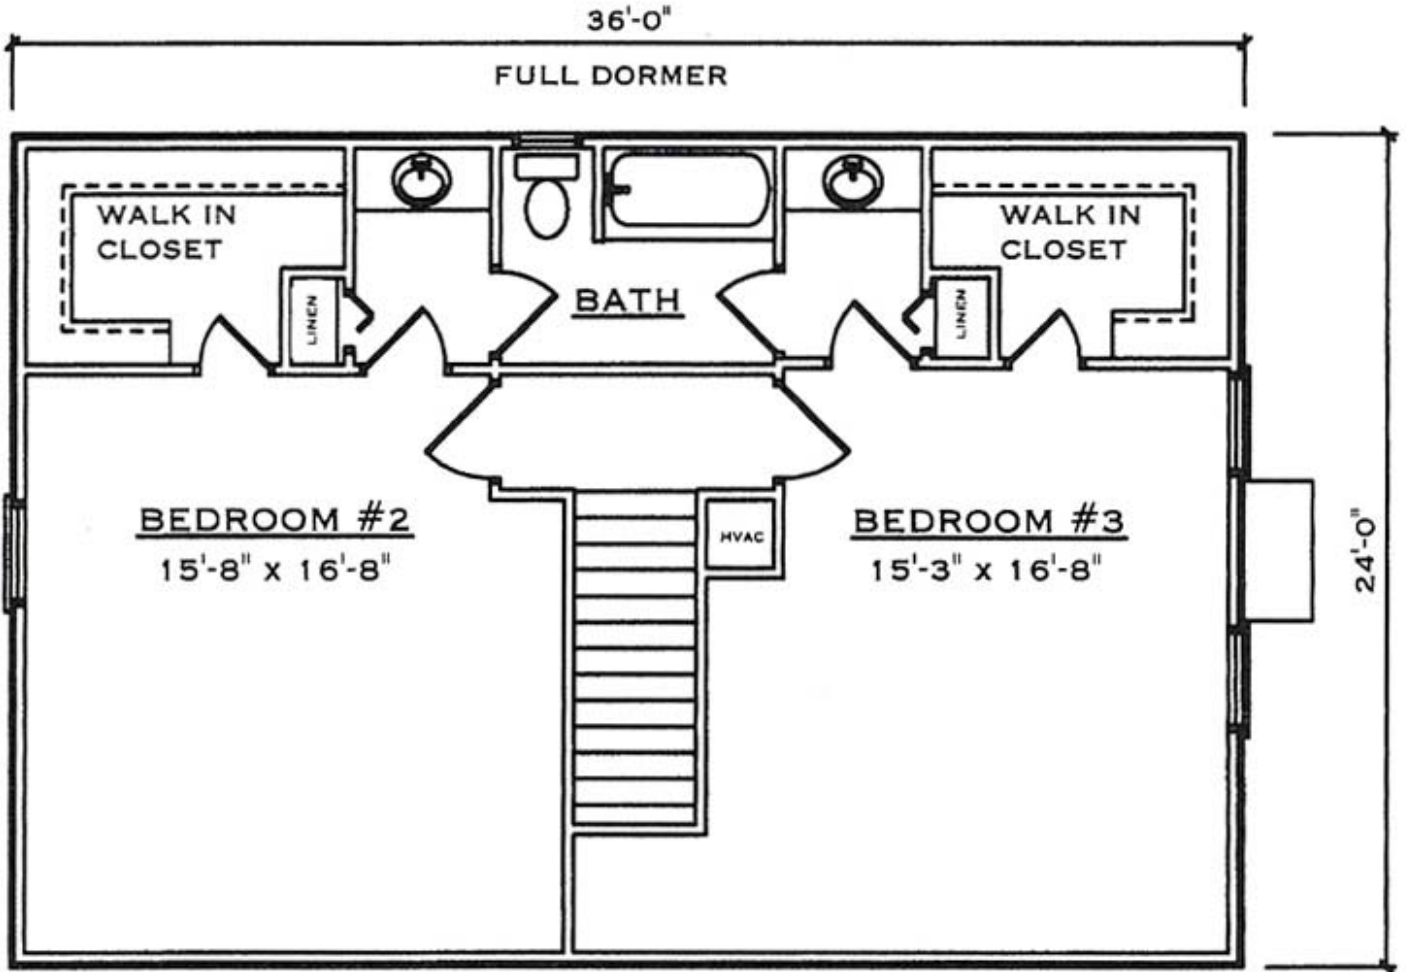

DANIEL BOONE LOG HOMES

- American Made - Honest Value -

Boone

Square Footage (Living Space)	
First Floor	1,296
Second Floor	826
Number of Beds / Baths	3 / 2.5
Total	2,122

Drawings are artist renderings for sales purpose only. Obtain construction drawings for actual dimensions.
 COPYRIGHT, Daniel Boone Log Homes (DBLH). Any reproduction or reuse of this drawing without
 the express written consent of DBLH is prohibited and unlawful.

Square Footage (Living Space)	
First Floor	1,296

- American Made - Honest Value -

Boone

Second Floor	826
Number of Beds / Baths	3 / 2.5
Total	2,122

COPYRIGHT, Daniel Boone Log Homes (DBLH). Any reproduction or reuse of this drawing without the express written consent of DBLH is prohibited and unlawful.