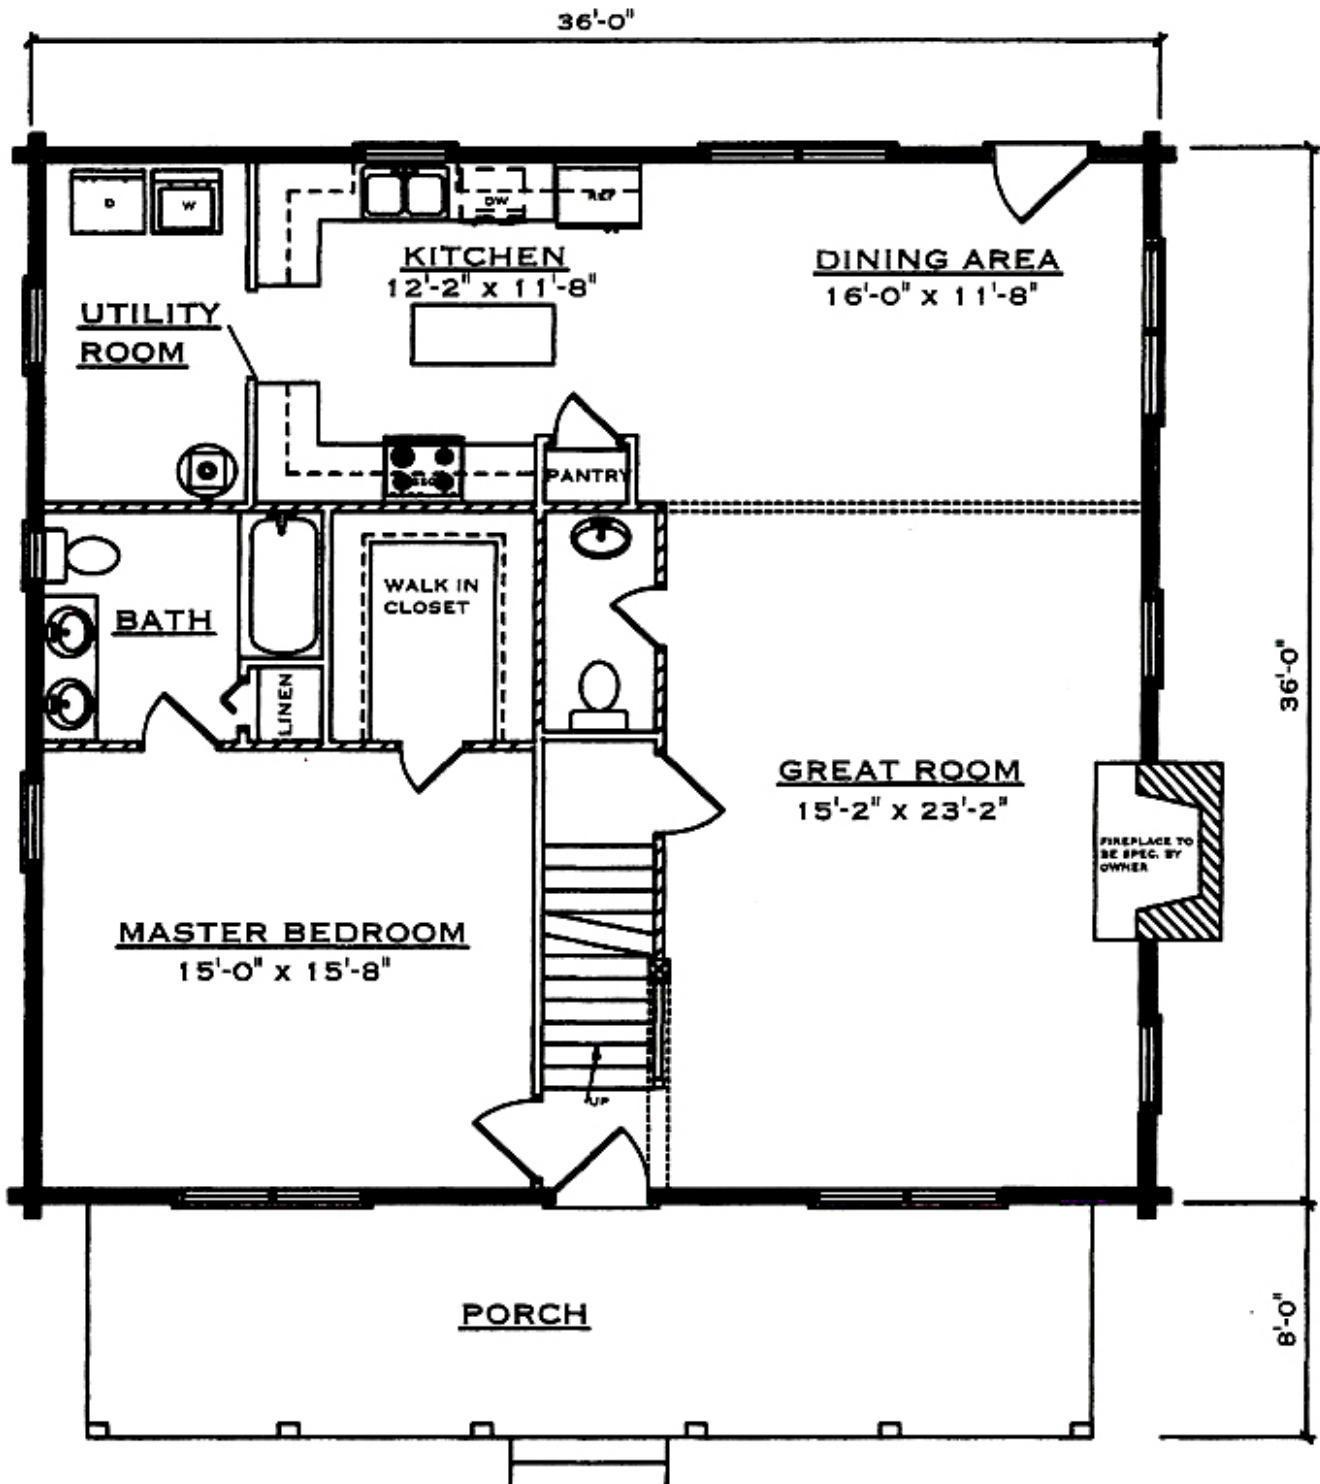

DANIEL BOONE LOG HOMES

- American Made - Honest Value -

Boone

Square Footage (Living Space)	
First Floor	1,296
Second Floor	826
Number of Beds / Baths	3 / 2.5
Total	2,122

Drawings are artist renderings for sales purpose only. Obtain construction drawings for actual dimensions.
 COPYRIGHT, Daniel Boone Log Homes (DBLH). Any reproduction or reuse of this drawing without
 the express written consent of DBLH is prohibited and unlawful.

Square Footage (Living Space)	
First Floor	1,296

- American Made - Honest Value -

Boone

Second Floor	826
Number of Beds / Baths	3 / 2.5
Total	2,122

COPYRIGHT, Daniel Boone Log Homes (DBLH). Any reproduction or reuse of this drawing without the express written consent of DBLH is prohibited and unlawful.