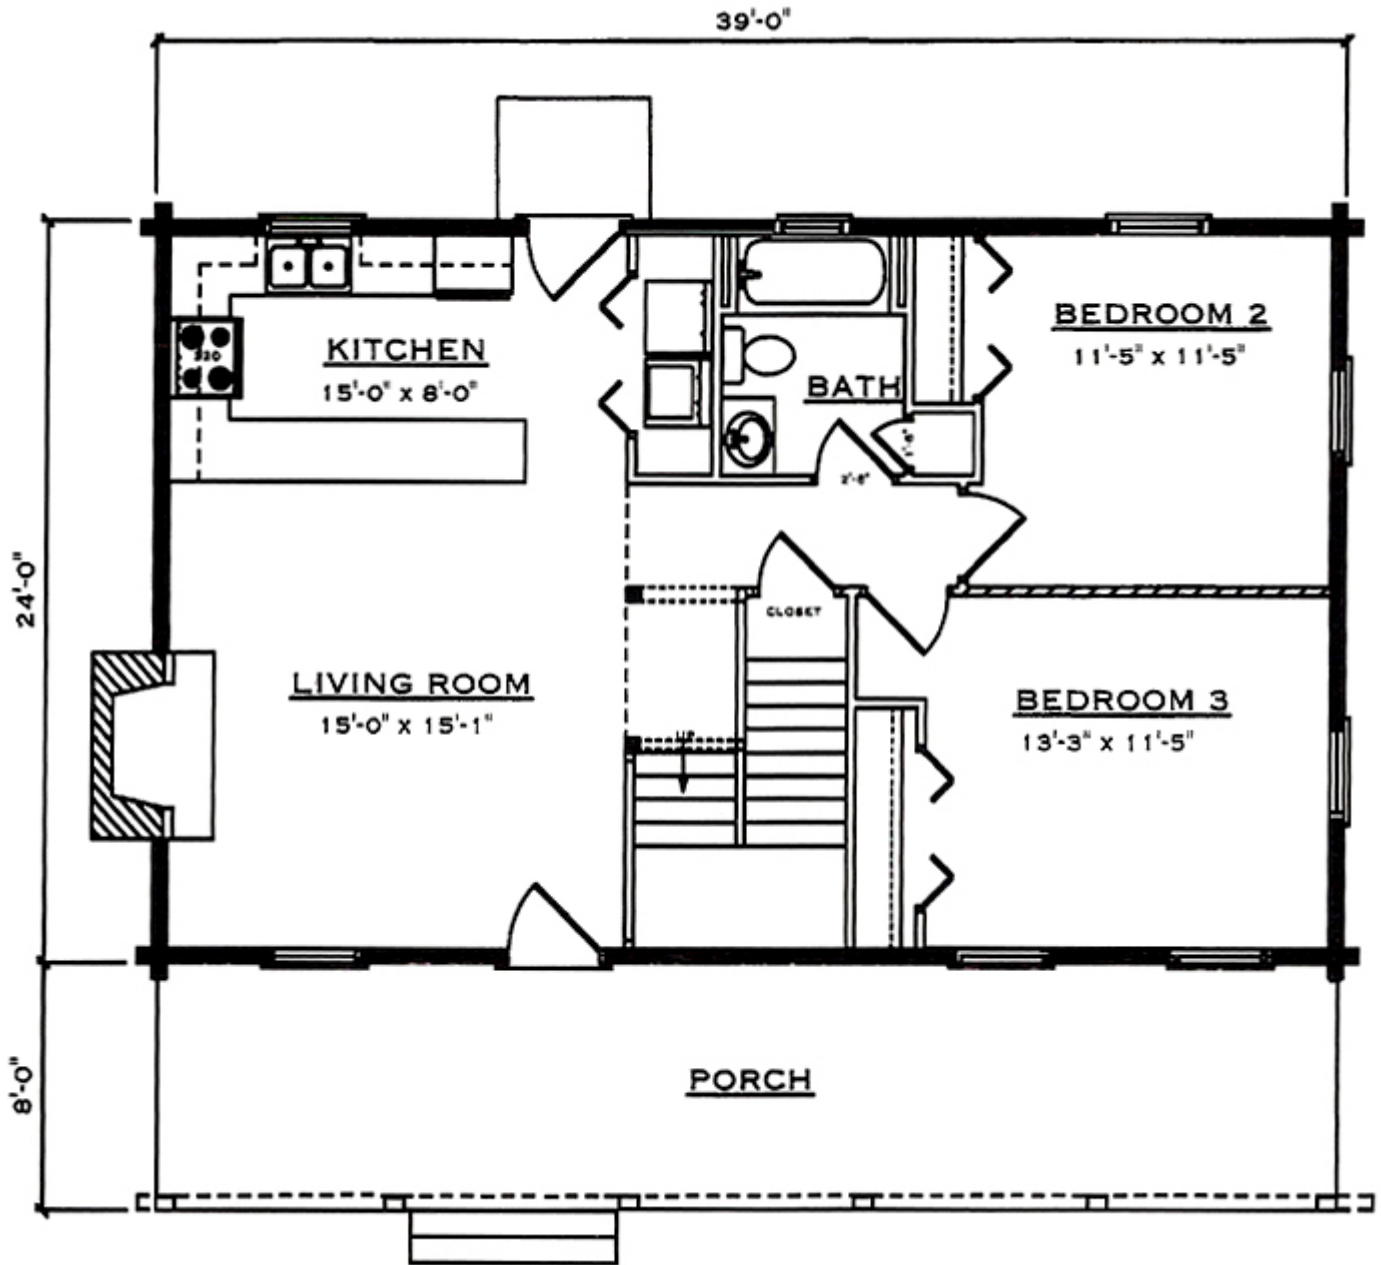

Alleghany

Square Footage (Living Space)	
First Floor	936
Second Floor	510
Number of Beds / Baths	3 / 2
Total	1,446

Drawings are artist renderings for sales purpose only. Obtain construction drawings for actual dimensions.
 COPYRIGHT, Daniel Boone Log Homes (DBLH). Any reproduction or reuse of this drawing without
 the express written consent of DBLH is prohibited and unlawful.

Alleghany

Square Footage (Living Space)	
First Floor	936
Second Floor	510
Number of Beds / Baths	3 / 2
Total	1,446

COPYRIGHT, Daniel Boone Log Homes (DBLH). Any reproduction or reuse of this drawing without the express written consent of DBLH is prohibited and unlawful.