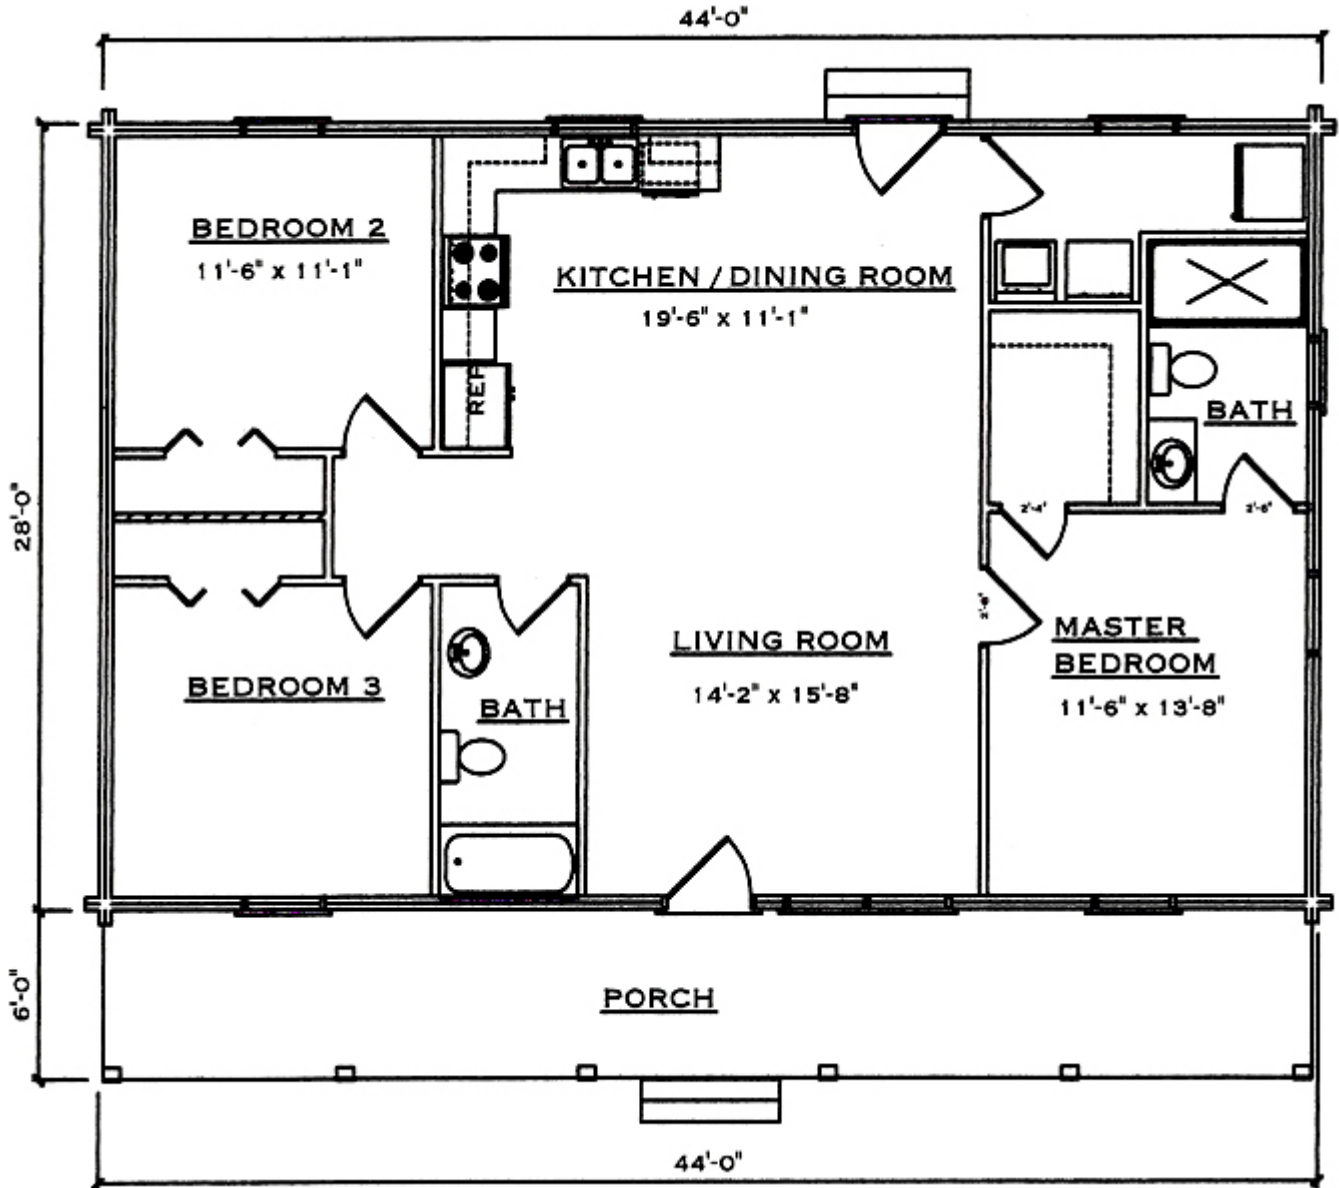

Square Footage (Living Space)

First Floor	1,232
Number of Beds / Baths	3 / 2
Total	1,232

Drawings are artist renderings for sales purpose only. Obtain construction drawings for actual dimensions.
 COPYRIGHT, Daniel Boone Log Homes (DBLH). Any reproduction or reuse of this drawing without
 the express written consent of DBLH is prohibited and unlawful.